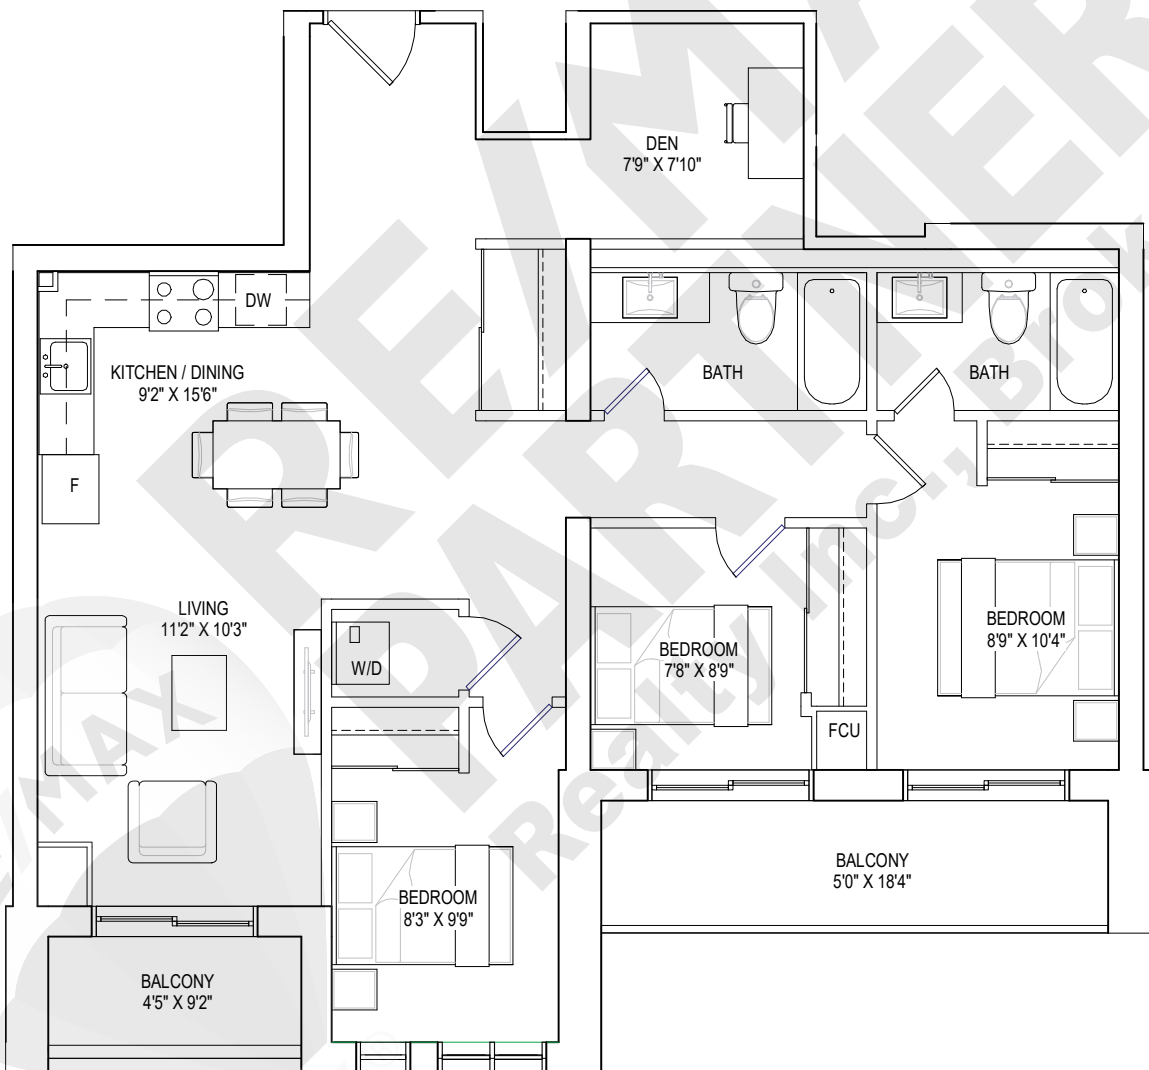

3 BEDROOMS + DEN, 2 BATHROOMS

interior living area | 1115 sf
outdoor living area | 128 sf
total living area | 1243 sf