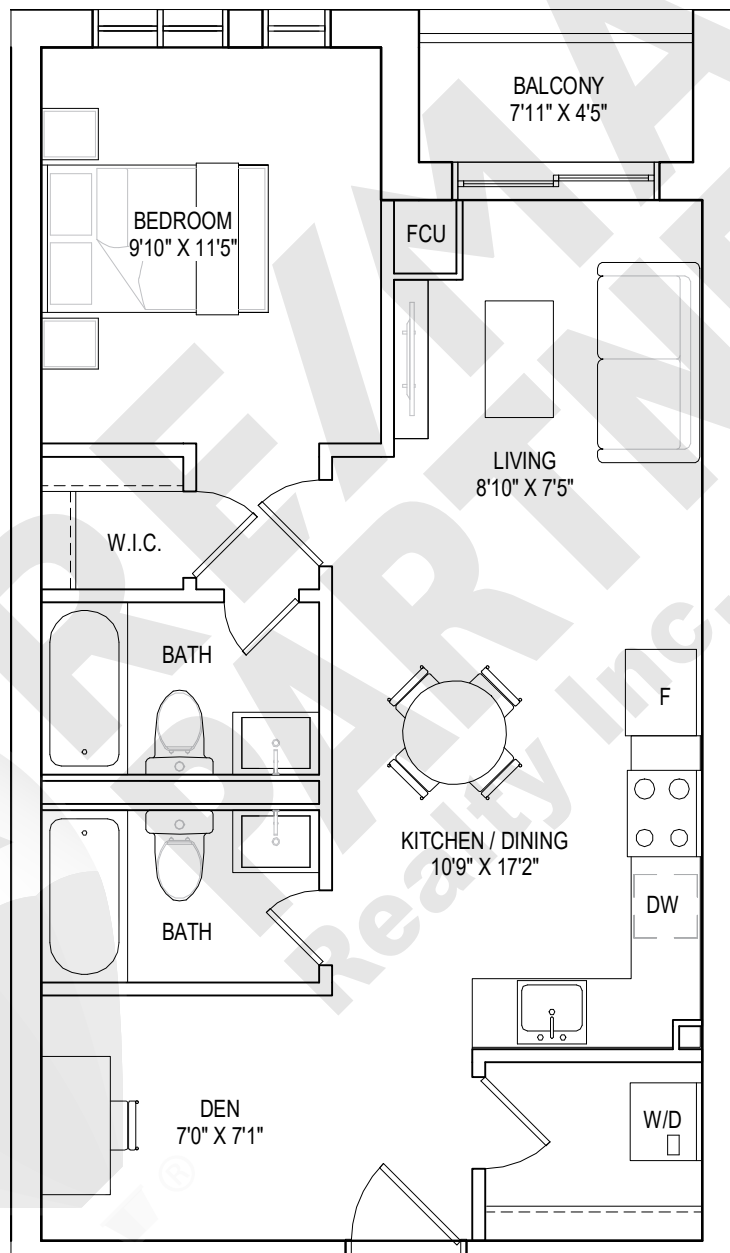

I BEDROOM, I BATHROOM

interior living area | 471 sf
outdoor living area | 53 sf
total living area | 524 sf

10TH FLOOR

1 BEDROOM, 1 BATHROOM

interior living area | 560 sf
outdoor living area | 171 sf
total living area | 731 sf

9TH FLOOR

1 BEDROOM + DEN, 2 BATHROOMS

interior living area | 626 sf
total living area | 626 sf

GROUND FLOOR

I BEDROOM + DEN, 2 BATHROOMS

interior living area | 684 sf
outdoor living area | 35 sf
total living area | 719 sf

1 BEDROOM + DEN, 2 BATHROOMS

interior living area | 670 sf
outdoor living area | 35 sf
total living area | 705 sf

2ND - 5TH FLOOR

6TH FLOOR

7TH FLOOR

1 BEDROOM + DEN, 2 BATHROOMS

interior living area | 591 sf
outdoor living area | 114 sf
total living area | 705 sf