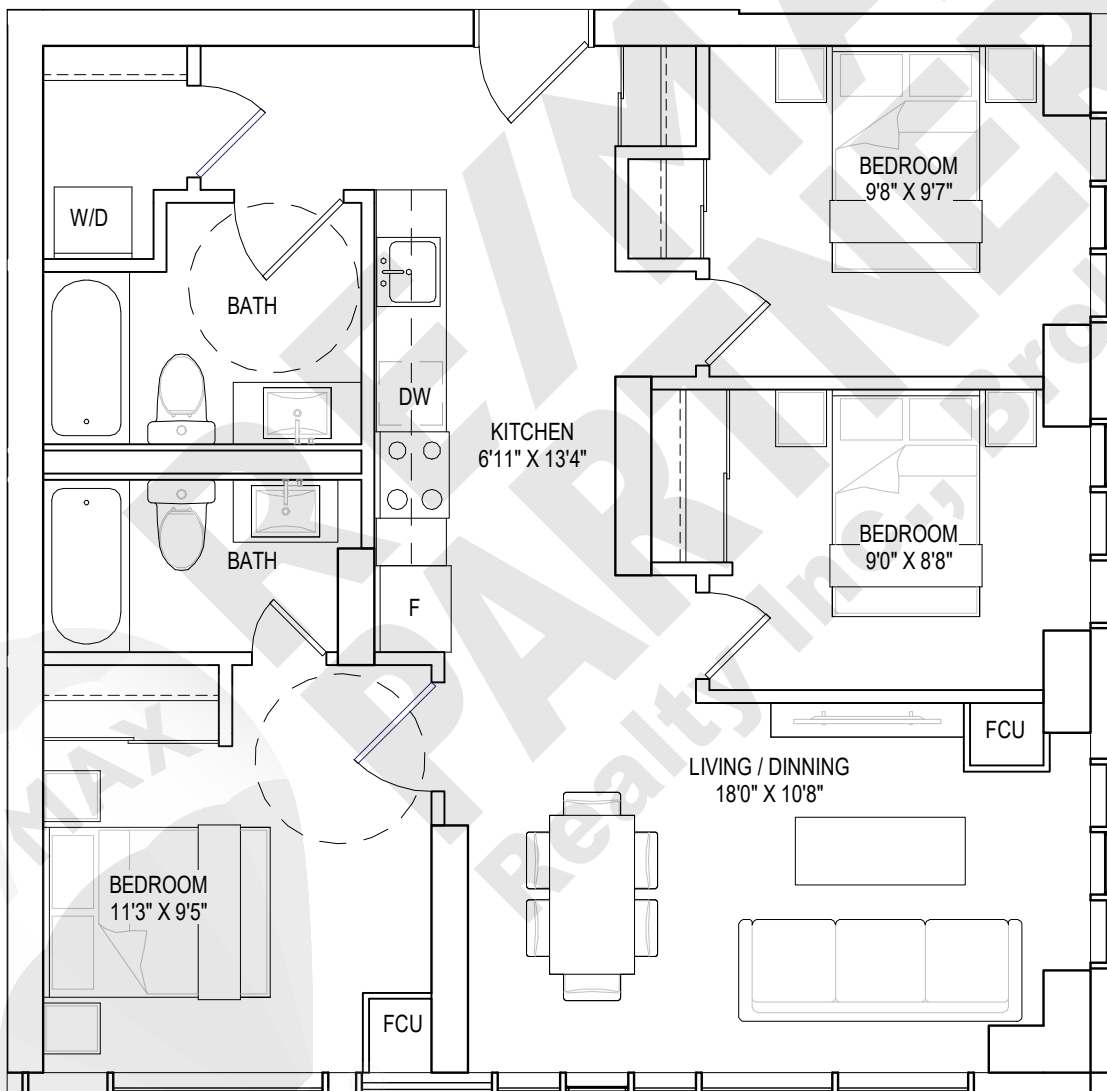

3 BEDROOMS, 2 BATHROOMS

interior living area | 988 sf
total living area | 988 sf