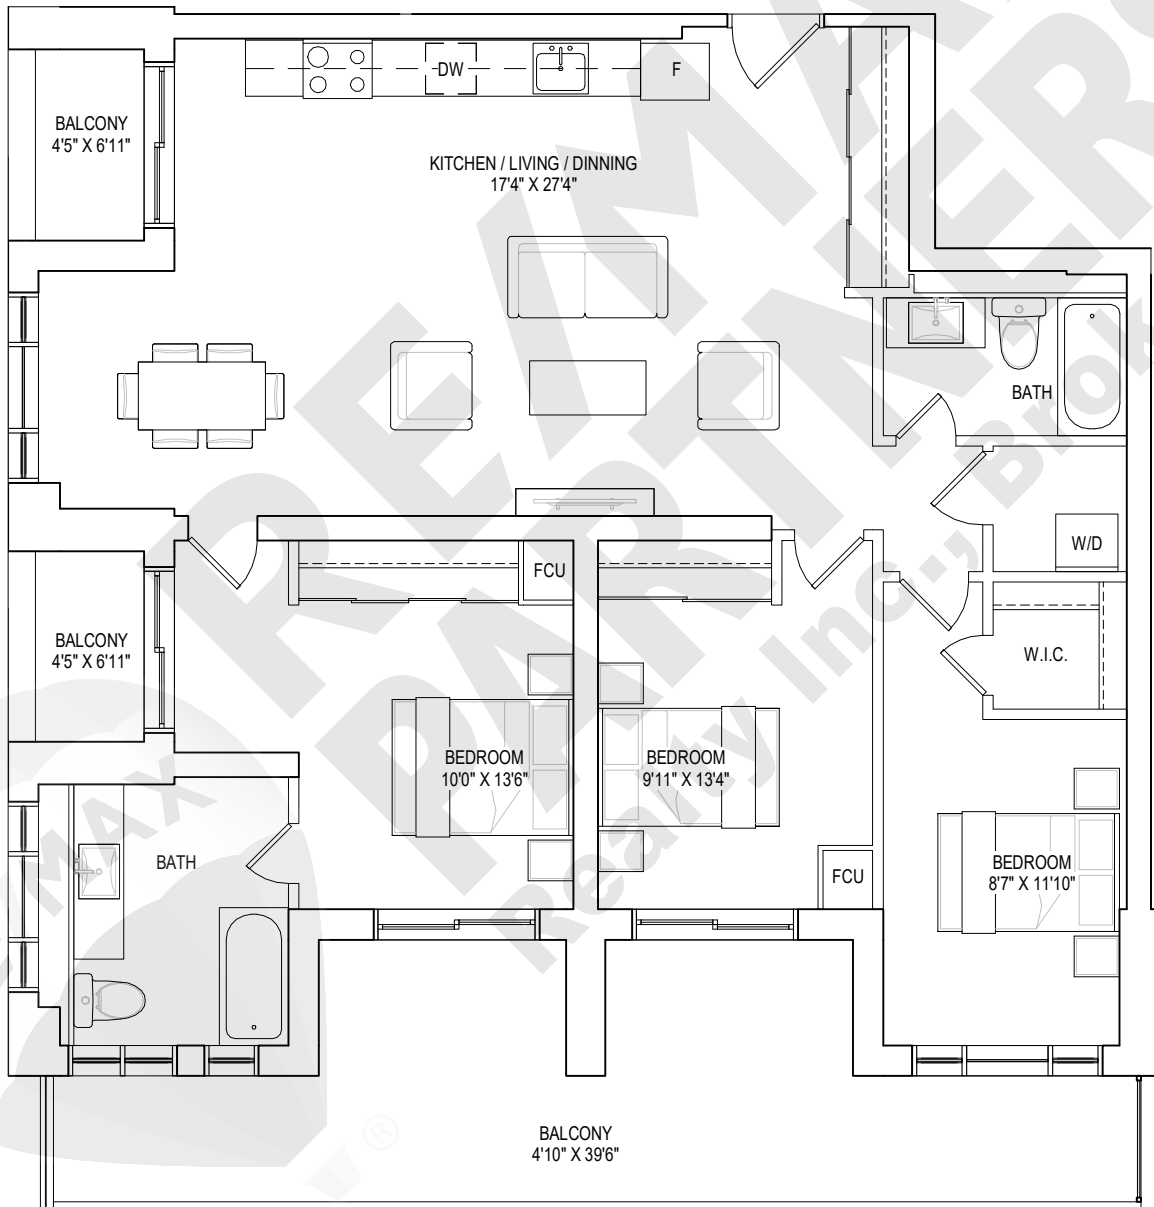

10TH FLOOR

1 BEDROOMS + 2 DENS, 2 BATHROOMS

interior living area | 1037 sf
outdoor living area | 120 sf
total living area | 1157 sf

2ND - 5TH FLOOR

3 BEDROOMS, 2 BATHROOMS

interior living area | 1340 sf
outdoor living area | 340 sf
total living area | 1680 sf