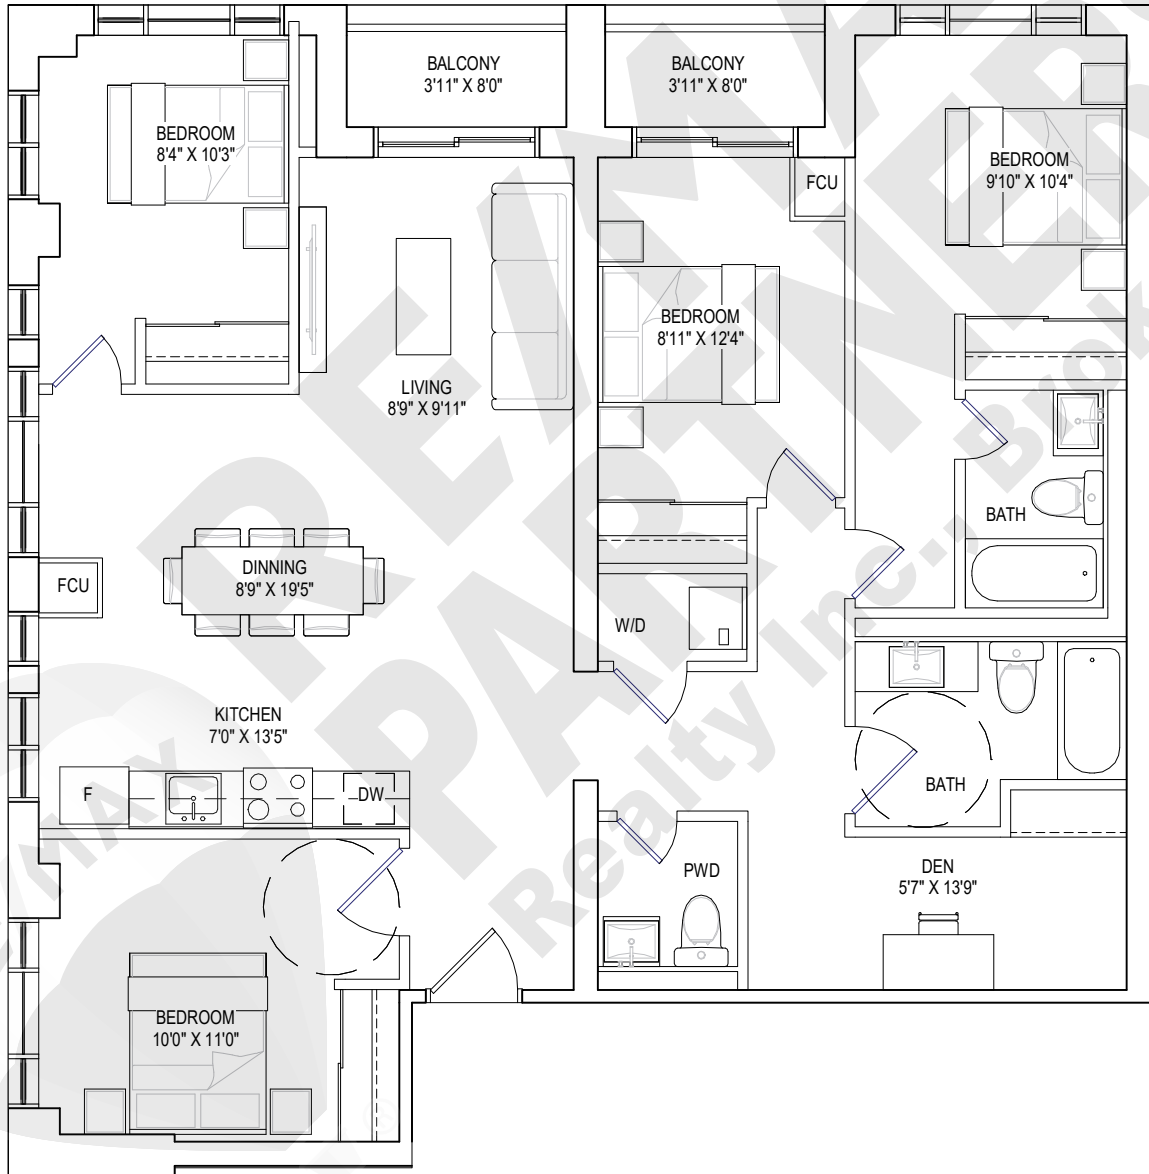

4 BEDROOMS + DEN, 2.5 BATHROOMS

interior living area | 1485 sf
outdoor living area | 62 sf
total living area | 1547 sf