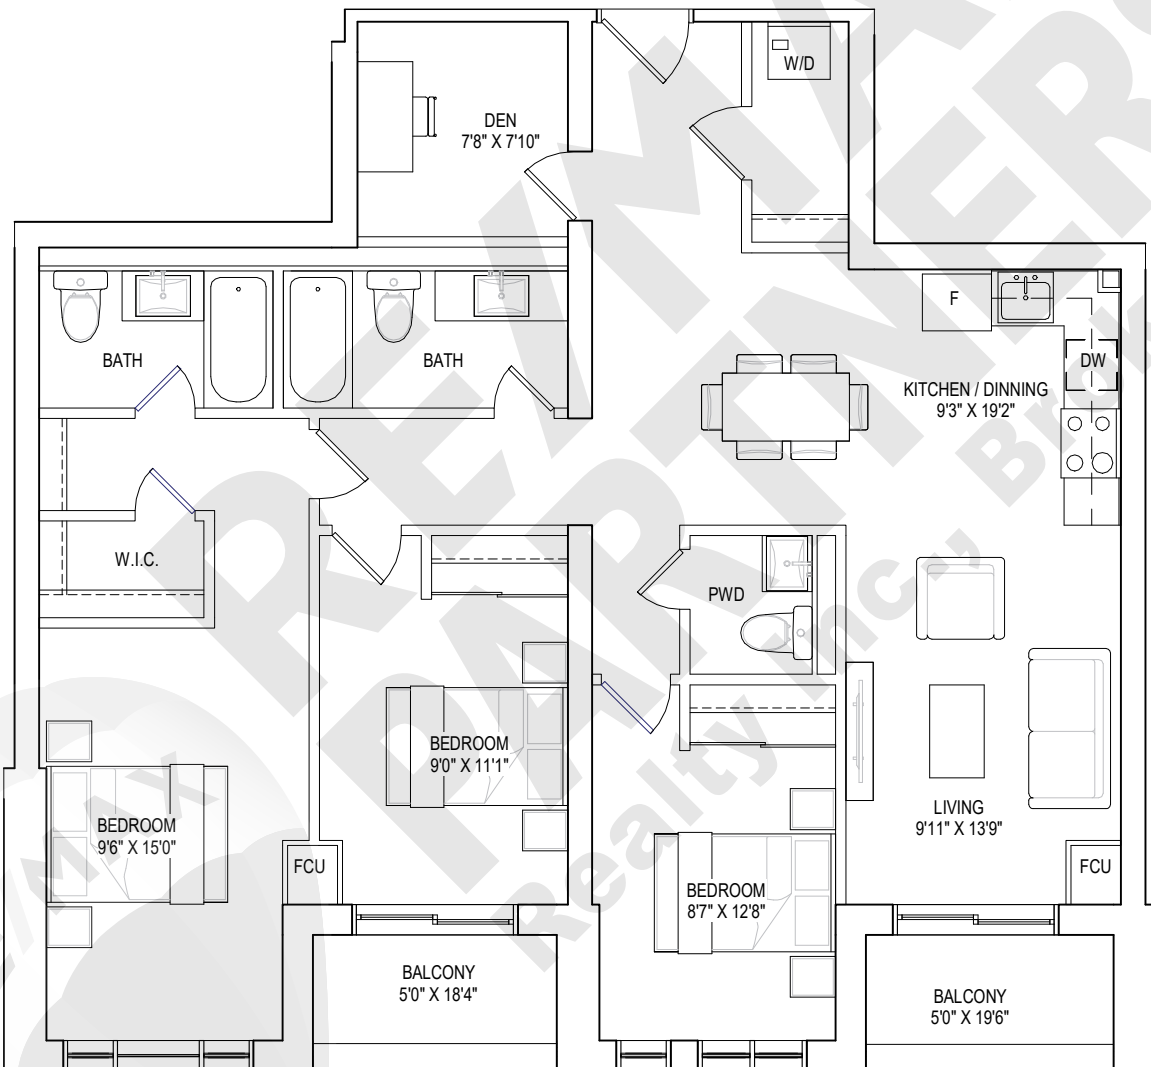

6TH FLOOR

3 BEDROOMS + DEN, 2 BATHROOMS

interior living area | 1115 sf
outdoor living area | 128 sf
total living area | 1243 sf

7TH FLOOR

3 BEDROOMS + DEN, 2.5 BATHROOMS

interior living area | 1290 sf
 outdoor living area | 78 sf
 total living area | 1368 sf