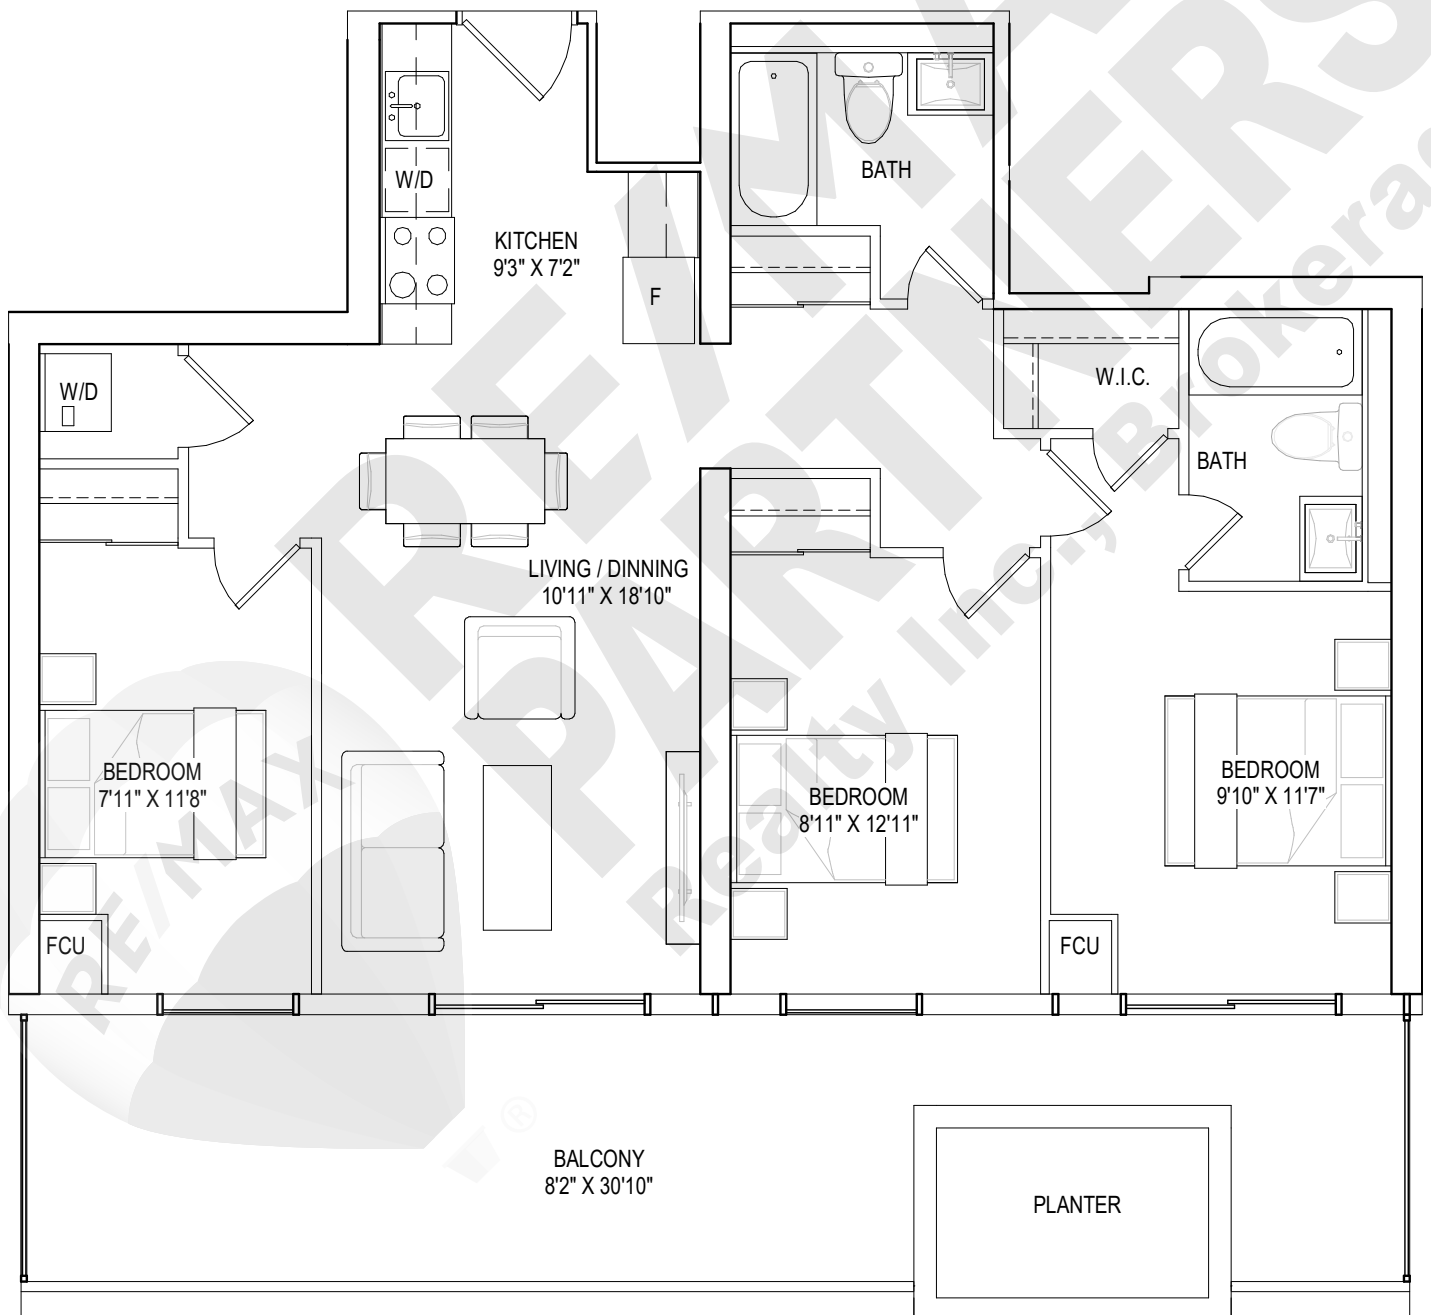

3 BEDROOMS, 2 BATHROOMS

interior living area | 980 sf
outdoor living area | 277 sf
total living area | 1250 sf

9TH FLOOR