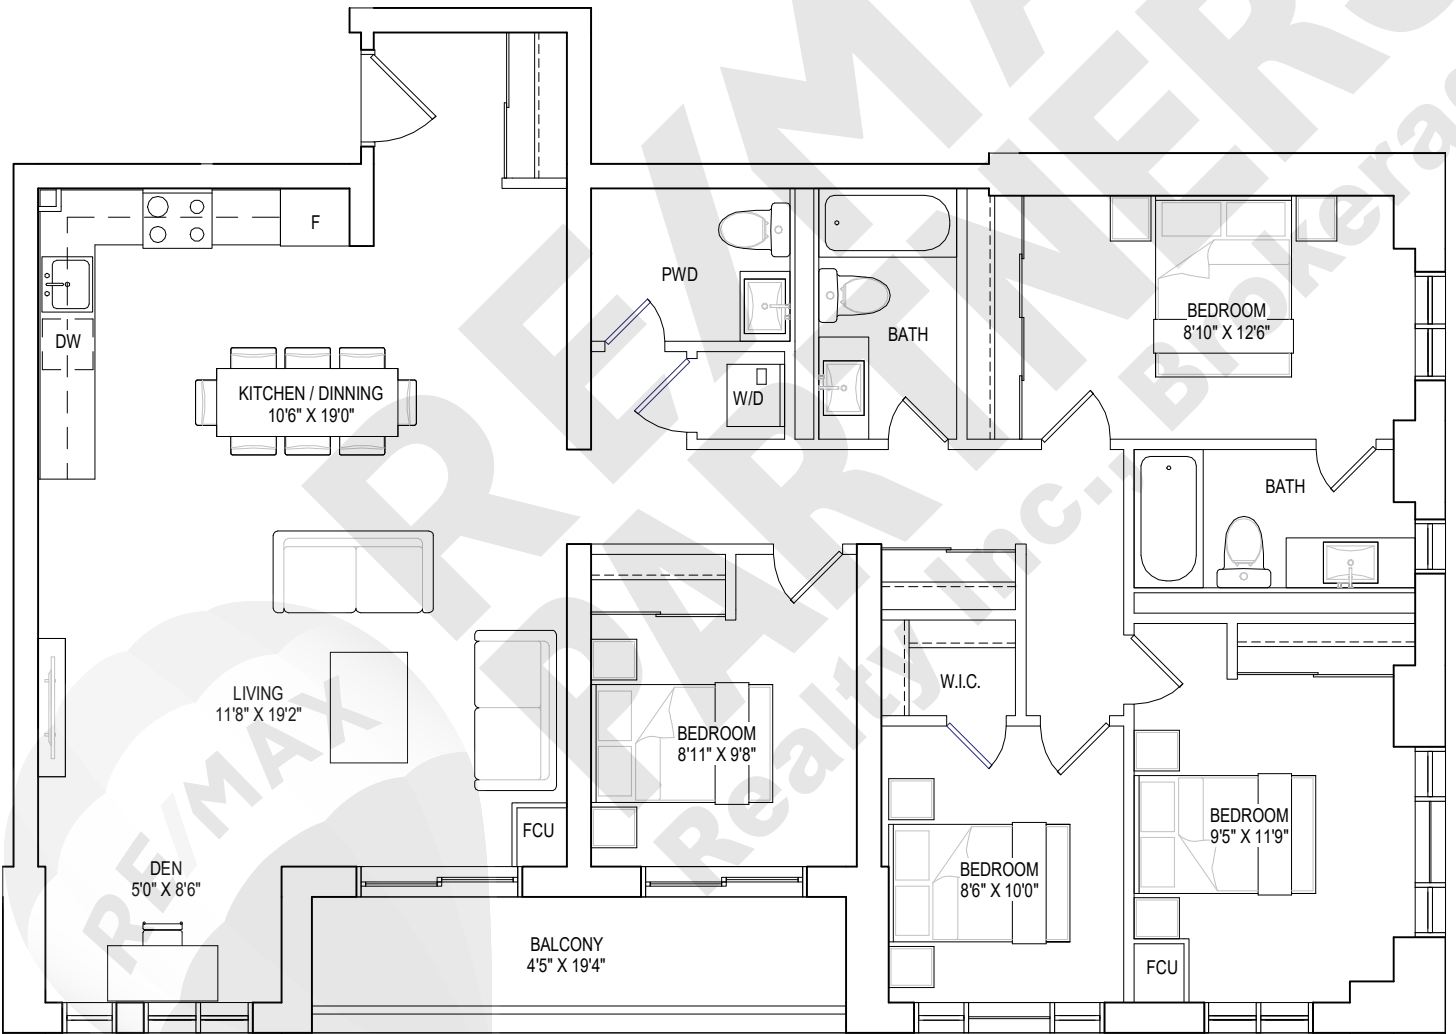

6TH FLOOR

7TH FLOOR

4 BEDROOMS, 2.5 BATHROOMS

interior living area | 1226 sf
outdoor living area | 39 sf
total living area | 1265 sf

2ND - 5TH FLOOR

4 BEDROOMS + DEN, 2.5 BATHROOMS

interior living area | 1568 sf
outdoor living area | 85 sf
total living area | 1653 sf