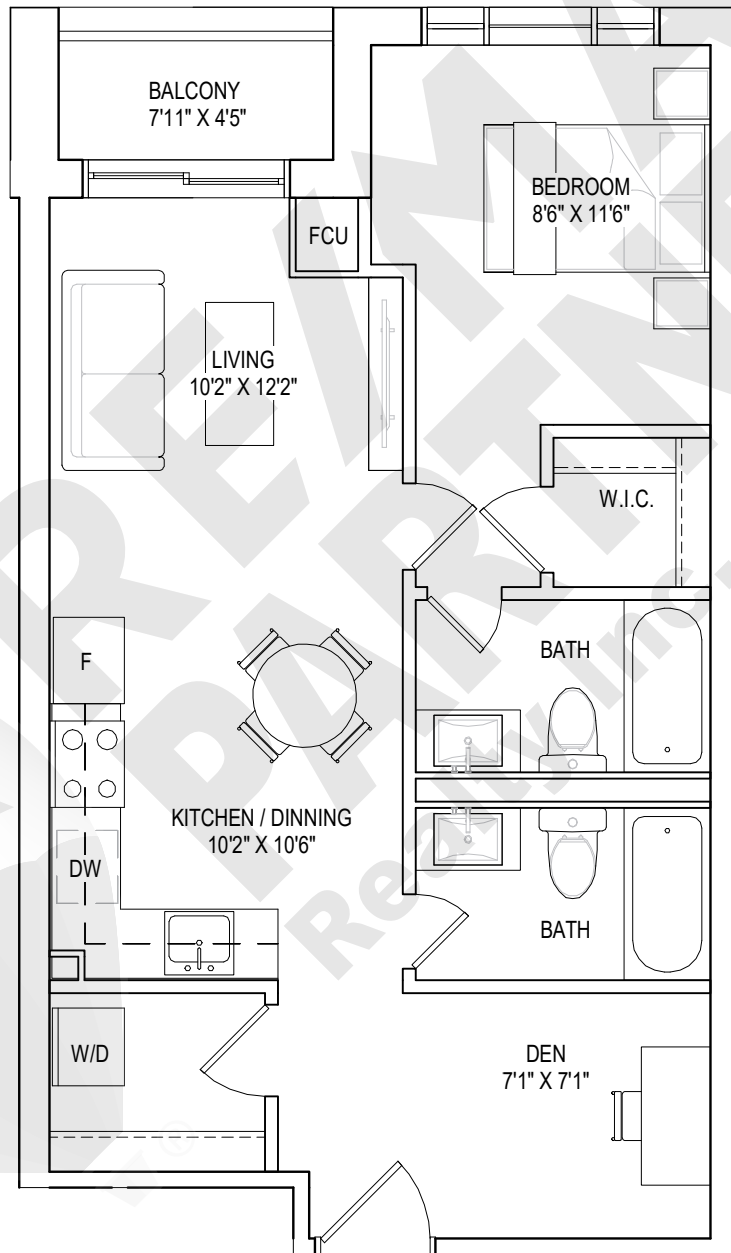

I BEDROOM, I BATHROOM

interior living area | 471 sf
outdoor living area | 53 sf
total living area | 524 sf

10TH FLOOR

1 BEDROOM, 1 BATHROOM

interior living area | 560 sf
outdoor living area | 171 sf
total living area | 731 sf

9TH FLOOR

1 BEDROOM + DEN, 2 BATHROOMS

interior living area | 626 sf
total living area | 626 sf

GROUND FLOOR

I BEDROOM + DEN, 2 BATHROOMS

interior living area | 684 sf
outdoor living area | 35 sf
total living area | 719 sf

1 BEDROOM + DEN, 2 BATHROOMS

interior living area | 670 sf
outdoor living area | 35 sf
total living area | 705 sf

2ND - 5TH FLOOR

6TH FLOOR

7TH FLOOR

1 BEDROOM + DEN, 2 BATHROOMS

interior living area | 591 sf
outdoor living area | 114 sf
total living area | 705 sf