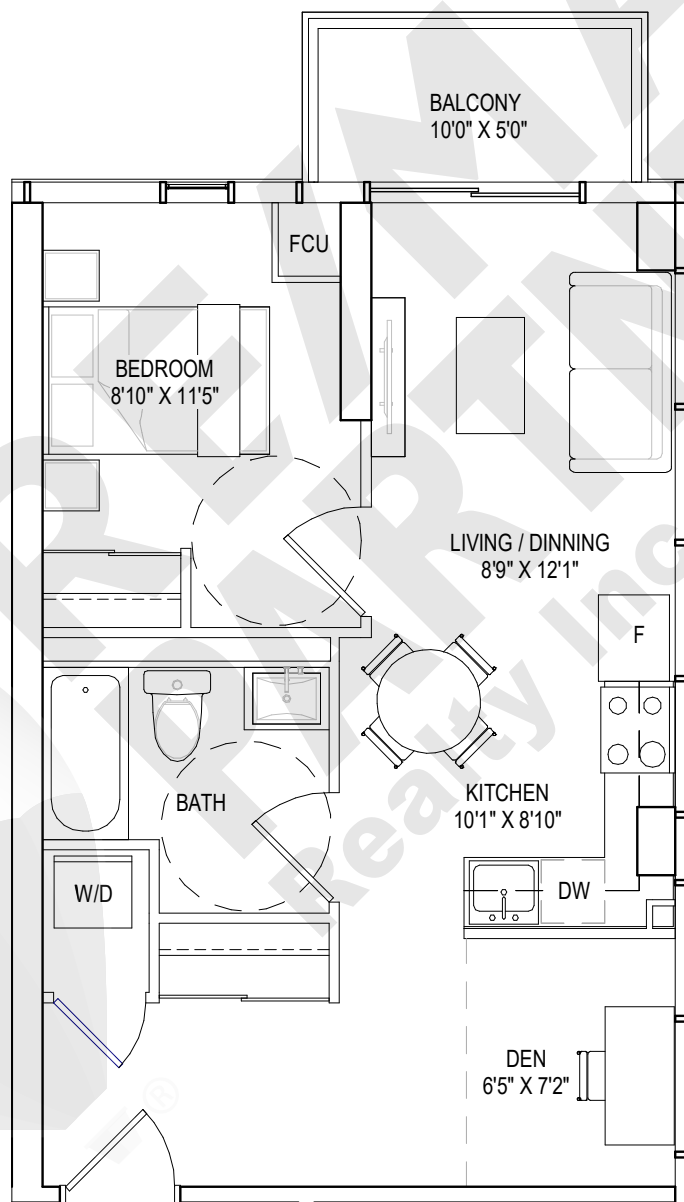

8TH FLOOR

1 BEDROOM + DEN, 2 BATHROOMS

interior living area | 577 sf
outdoor living area | 50 sf
total living area | 627 sf

9TH FLOOR

10TH FLOOR

1 BEDROOM + DEN, 1 BATHROOM

interior living area | 569 sf
outdoor living area | 270 sf
total living area | 839 sf

8TH FLOOR

1 BEDROOM + DEN, 1 BATHROOM

interior living area | 569 sf
outdoor living area | 40 sf
total living area | 609 sf

9TH FLOOR

10TH FLOOR

2 BEDROOMS, 2 BATHROOMS

interior living area | 697 sf
outdoor living area | 263 sf
total living area | 960 sf