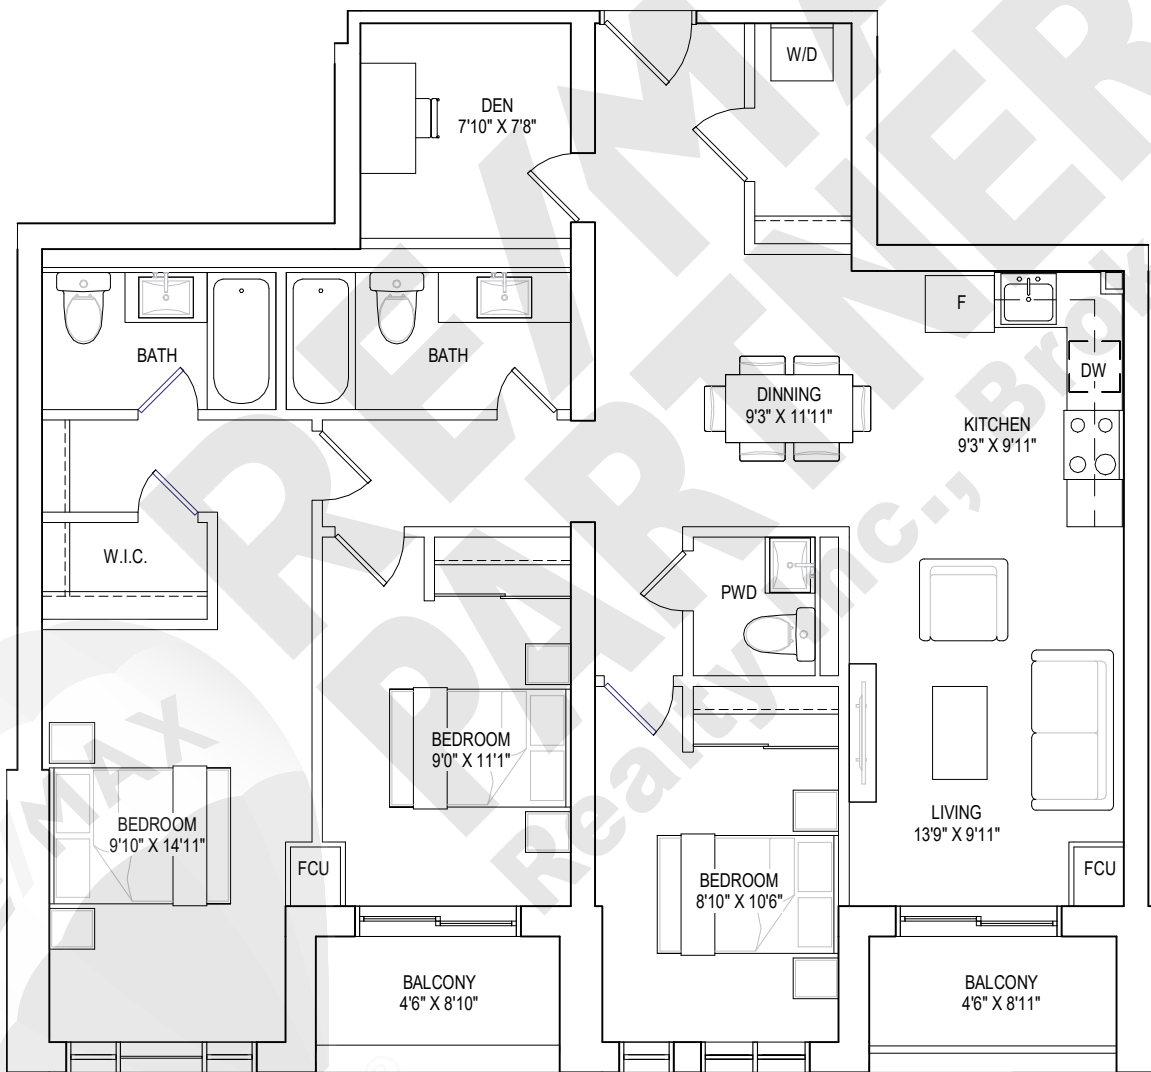

3 BEDROOMS + DEN, 2.5 BATHROOMS

interior living area | 1265 sf
outdoor living area | 81 sf
total living area | 1346 sf