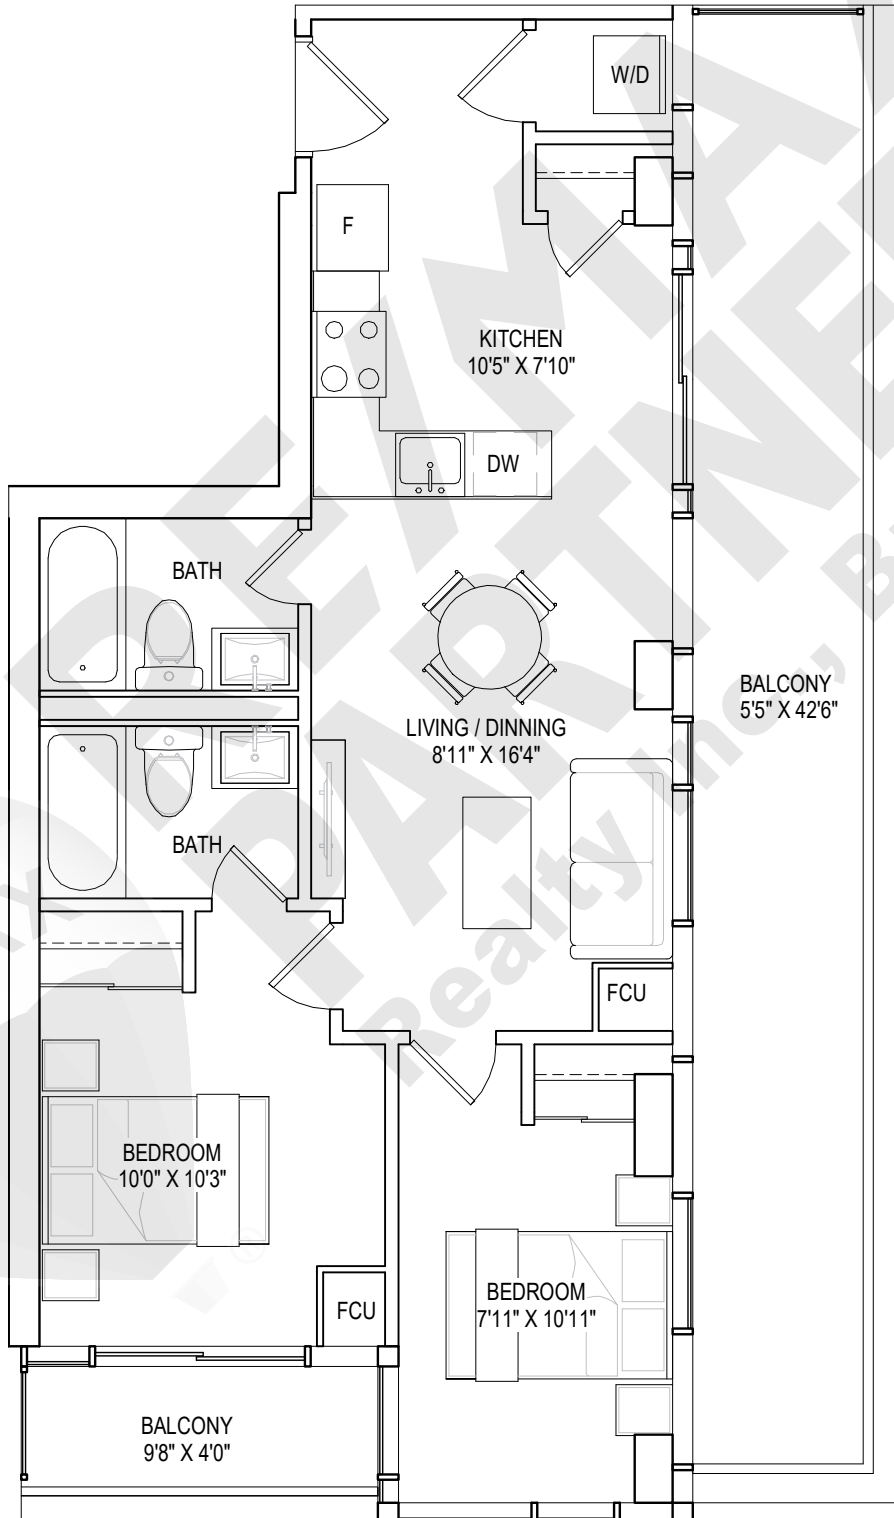

8TH FLOOR

1 BEDROOM + DEN, 1 BATHROOM

interior living area | 569 sf
outdoor living area | 40 sf
total living area | 609 sf

9TH FLOOR

10TH FLOOR

2 BEDROOMS, 2 BATHROOMS

interior living area | 697 sf
outdoor living area | 263 sf
total living area | 960 sf

8TH FLOOR

3 BEDROOMS, 2 BATHROOMS

interior living area | 988 sf
total living area | 988 sf

GROUND FLOOR

3 BEDROOMS, 2 BATHROOMS

interior living area | 948 sf
outdoor living area | 216 sf
total living area | 1164 sf