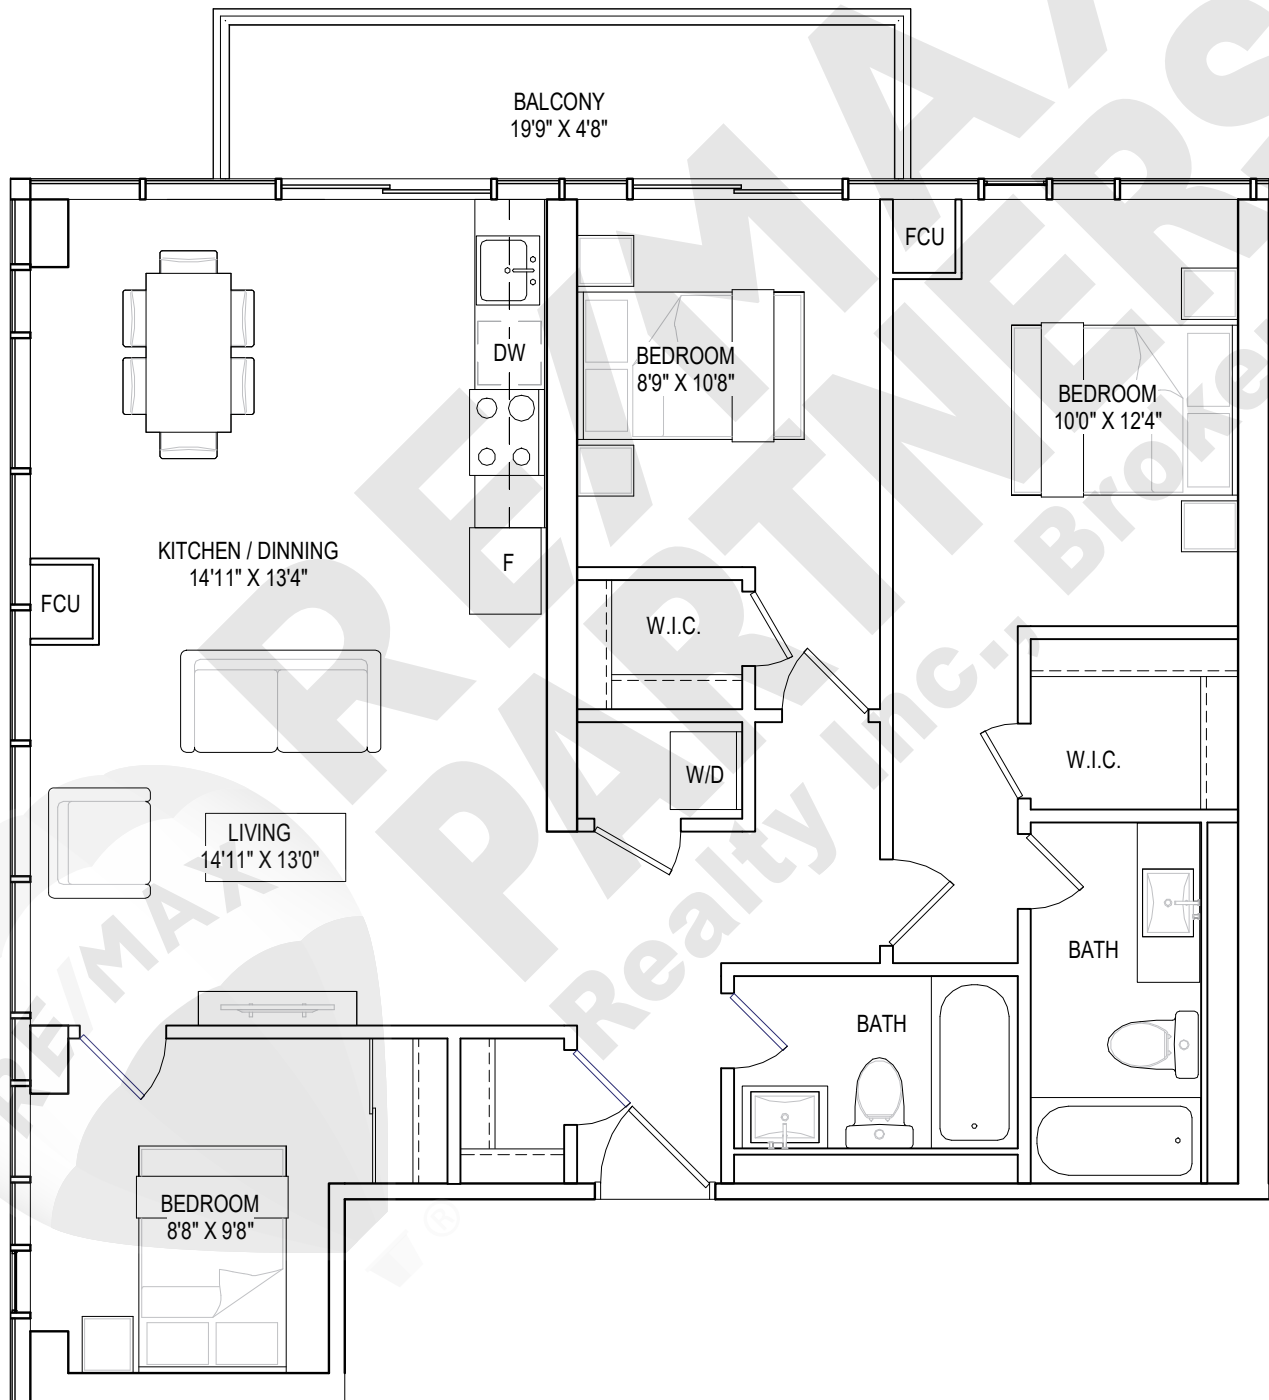

2ND - 5TH FLOOR

6TH FLOOR

7TH FLOOR

3 BEDROOMS, 2 BATHROOMS

interior living area | 1116 sf
outdoor living area | 345 sf
total living area | 1461 sf

8TH FLOOR

3 BEDROOMS, 2 BATHROOMS

interior living area | 1116 sf
outdoor living area | 99 sf
total living area | 1215 sf

9TH FLOOR

10TH FLOOR

3 BEDROOMS, 2 BATHROOMS

interior living area | 979 sf
outdoor living area | 234 sf
total living area | 1211 sf

9TH FLOOR

3 BEDROOMS , 2 BATHROOMS

interior living area | 812 sf
outdoor living area | 87 sf
total living area | 897 sf