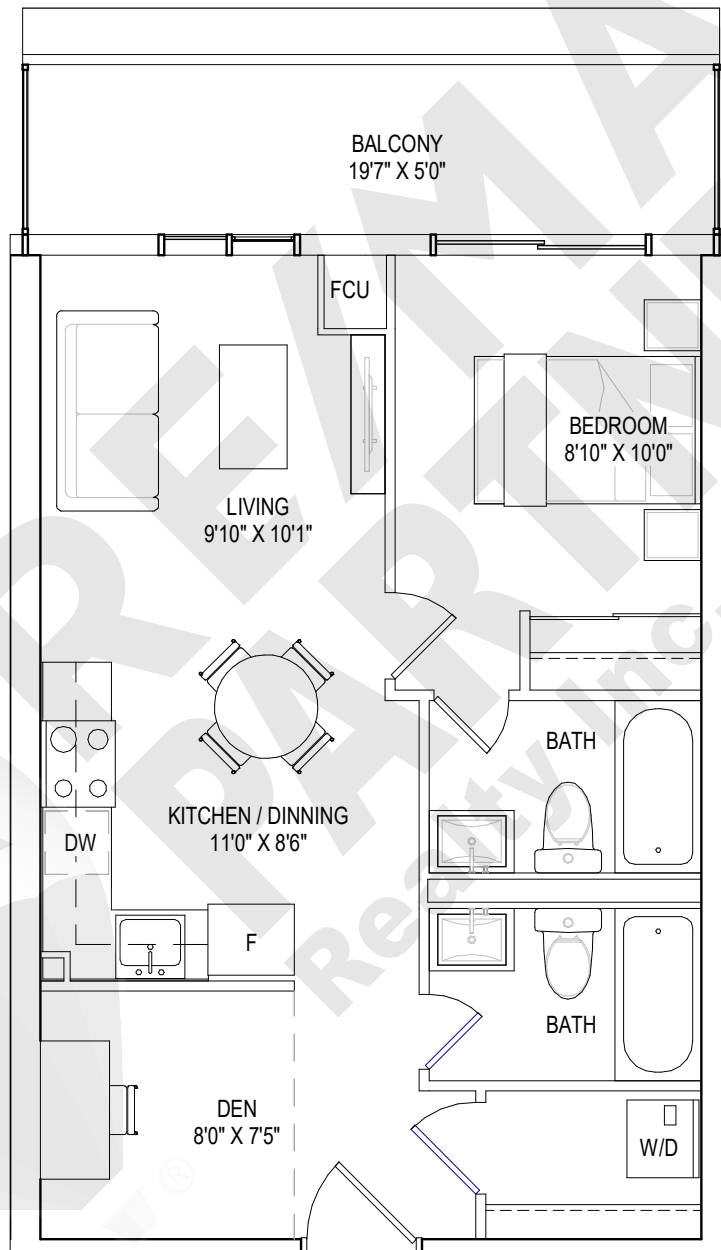

9TH FLOOR

1 BEDROOM + DEN, 2 BATHROOMS

interior living area | 626 sf
total living area | 626 sf

GROUND FLOOR

I BEDROOM + DEN, 2 BATHROOMS

interior living area | 684 sf
outdoor living area | 35 sf
total living area | 719 sf

1 BEDROOM + DEN, 2 BATHROOMS

interior living area | 670 sf
outdoor living area | 35 sf
total living area | 705 sf

2ND - 5TH FLOOR

6TH FLOOR

7TH FLOOR

1 BEDROOM + DEN, 2 BATHROOMS

interior living area | 591 sf
outdoor living area | 114 sf
total living area | 705 sf

8TH FLOOR

1 BEDROOM + DEN, 2 BATHROOMS

interior living area | 591 sf
outdoor living area | 50 sf
total living area | 641 sf

9TH FLOOR

10TH FLOOR

1 BEDROOM + DEN, 2 BATHROOMS

interior living area | 577 sf
outdoor living area | 108 sf
total living area | 685 sf