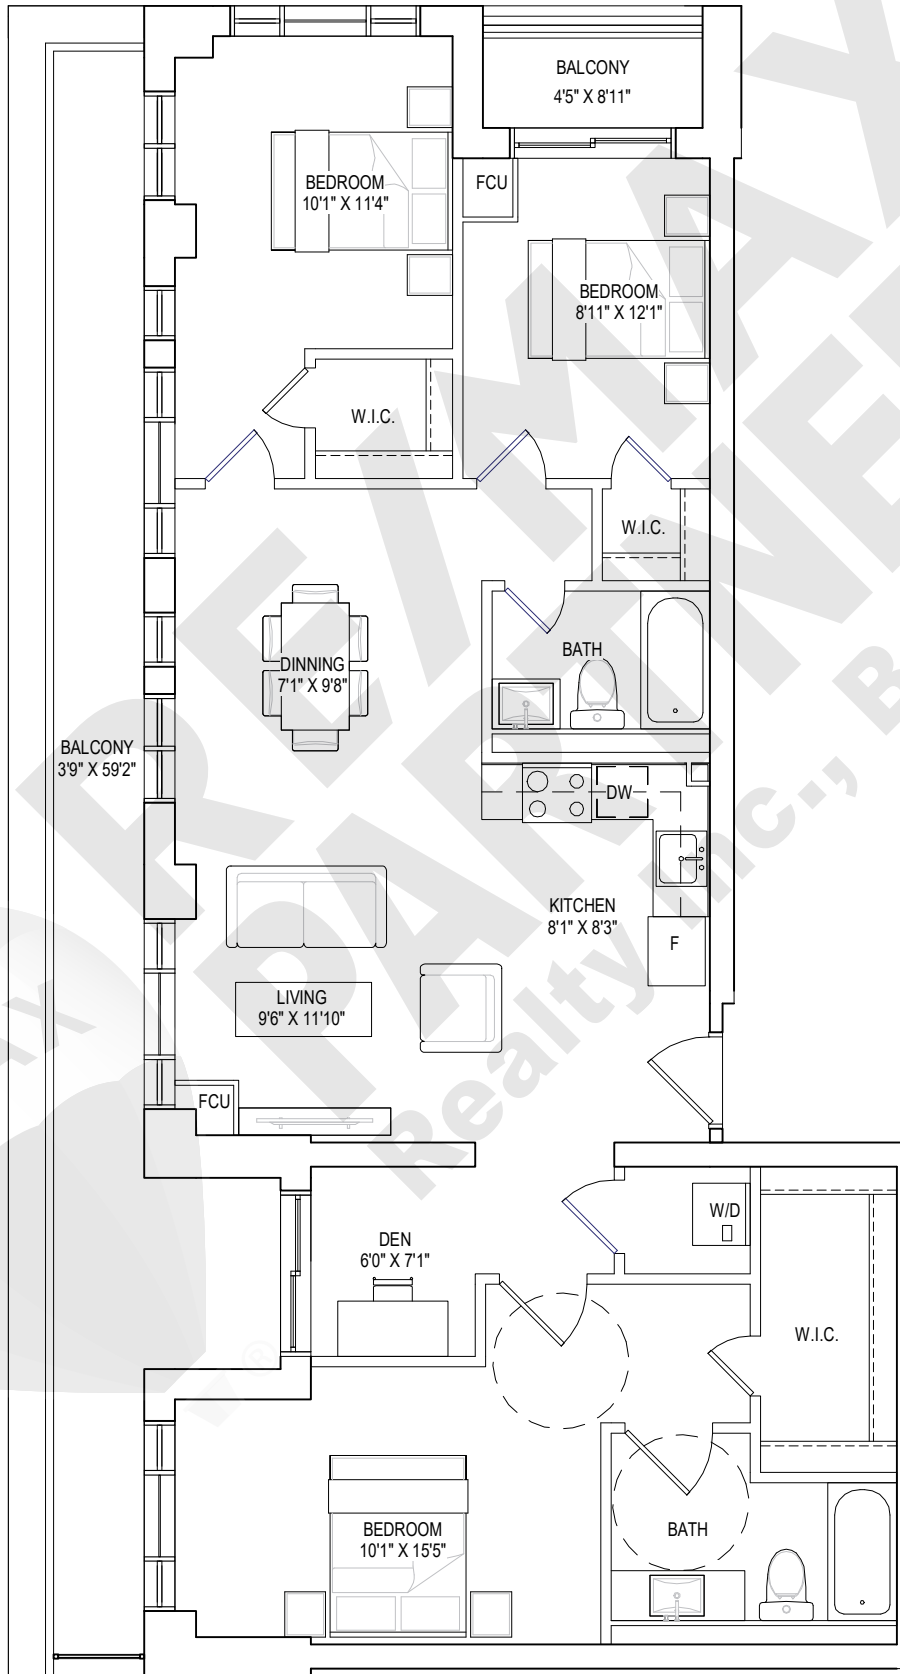

8TH FLOOR

3 BEDROOMS + DEN, 2.5 BATHROOMS

interior living area | 1343 sf
outdoor living area | 228 sf
total living area | 1571 sf

GROUND FLOOR

3 BEDROOMS + DEN, 2 BATHROOMS

interior living area | 1306 sf
outdoor living area | 243 sf
total living area | 1549 sf