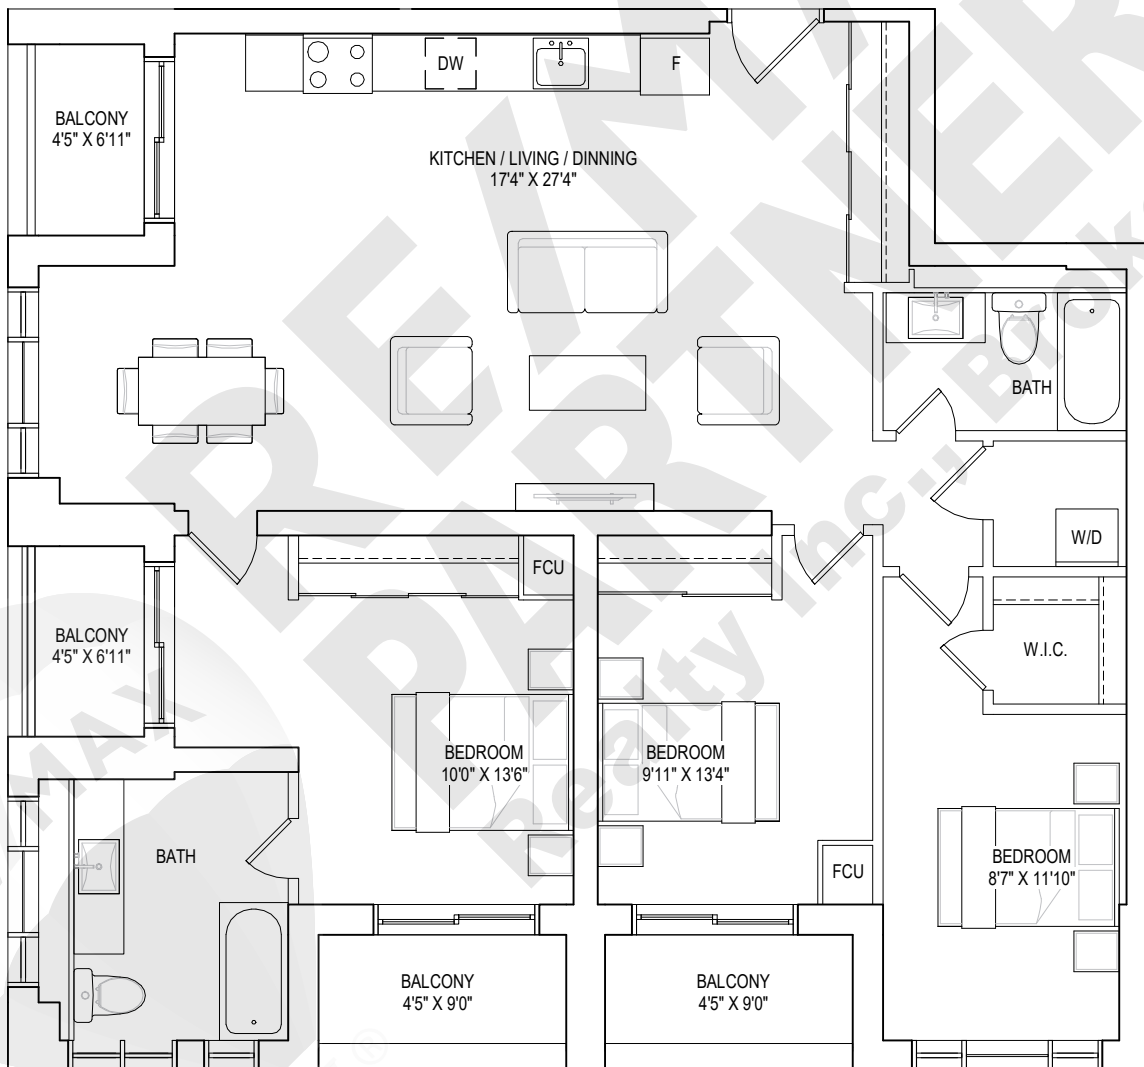

3 BEDROOMS, 2 BATHROOMS

interior living area | 1340 sf
outdoor living area | 140 sf
total living area | 1480 sf

7TH FLOOR