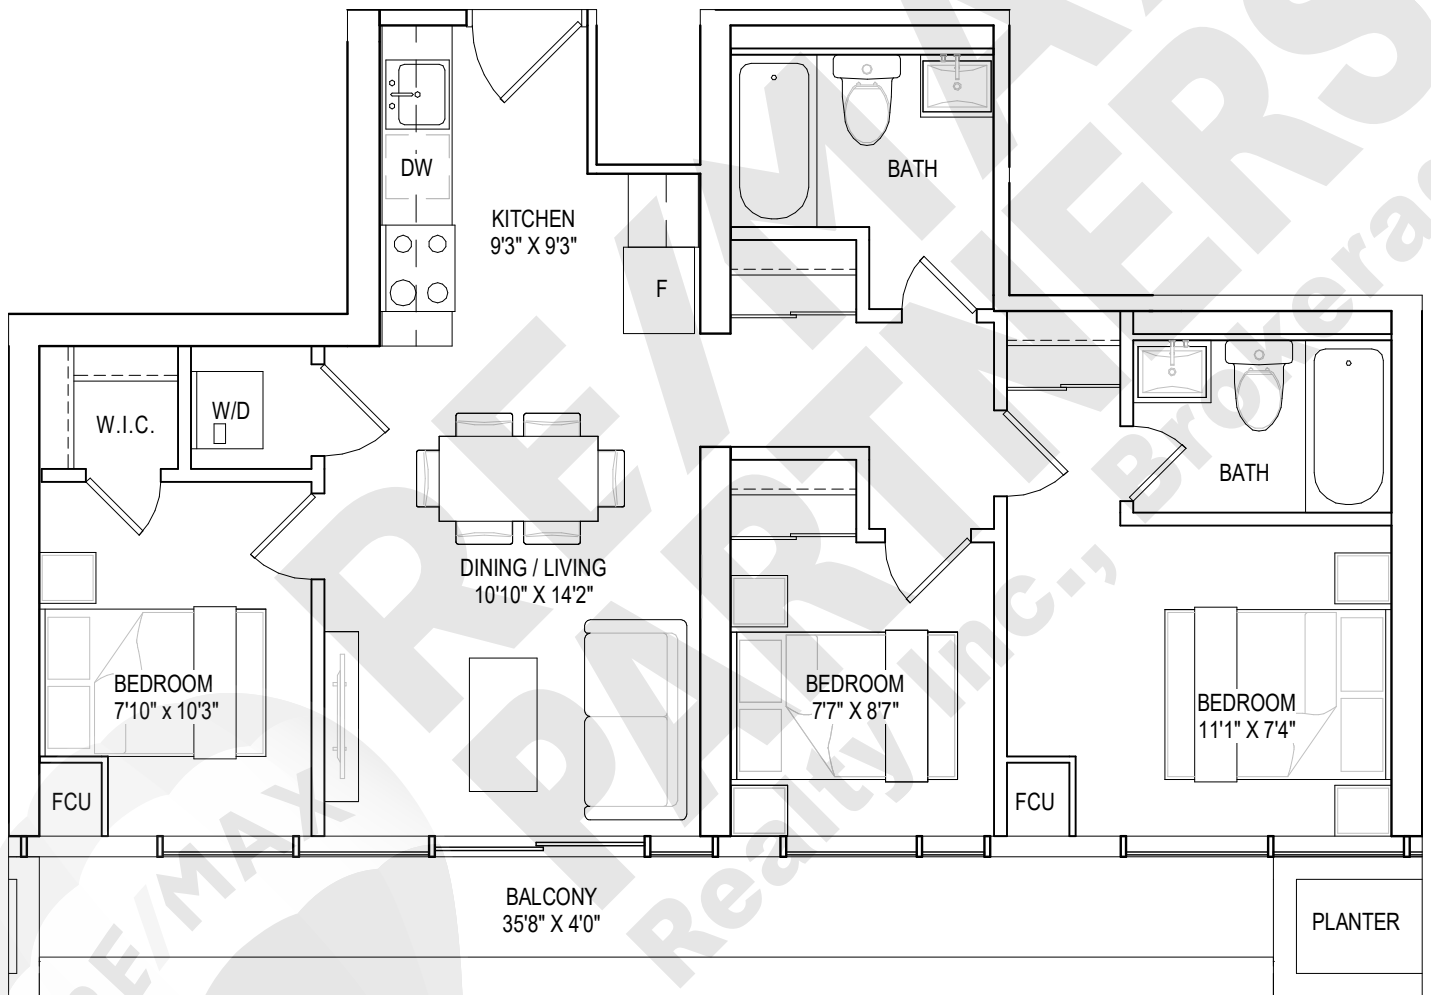

3 BEDROOMS, 2 BATHROOMS

interior living area | 791 sf
outdoor living area | 144 sf
total living area | 935 sf

10TH FLOOR