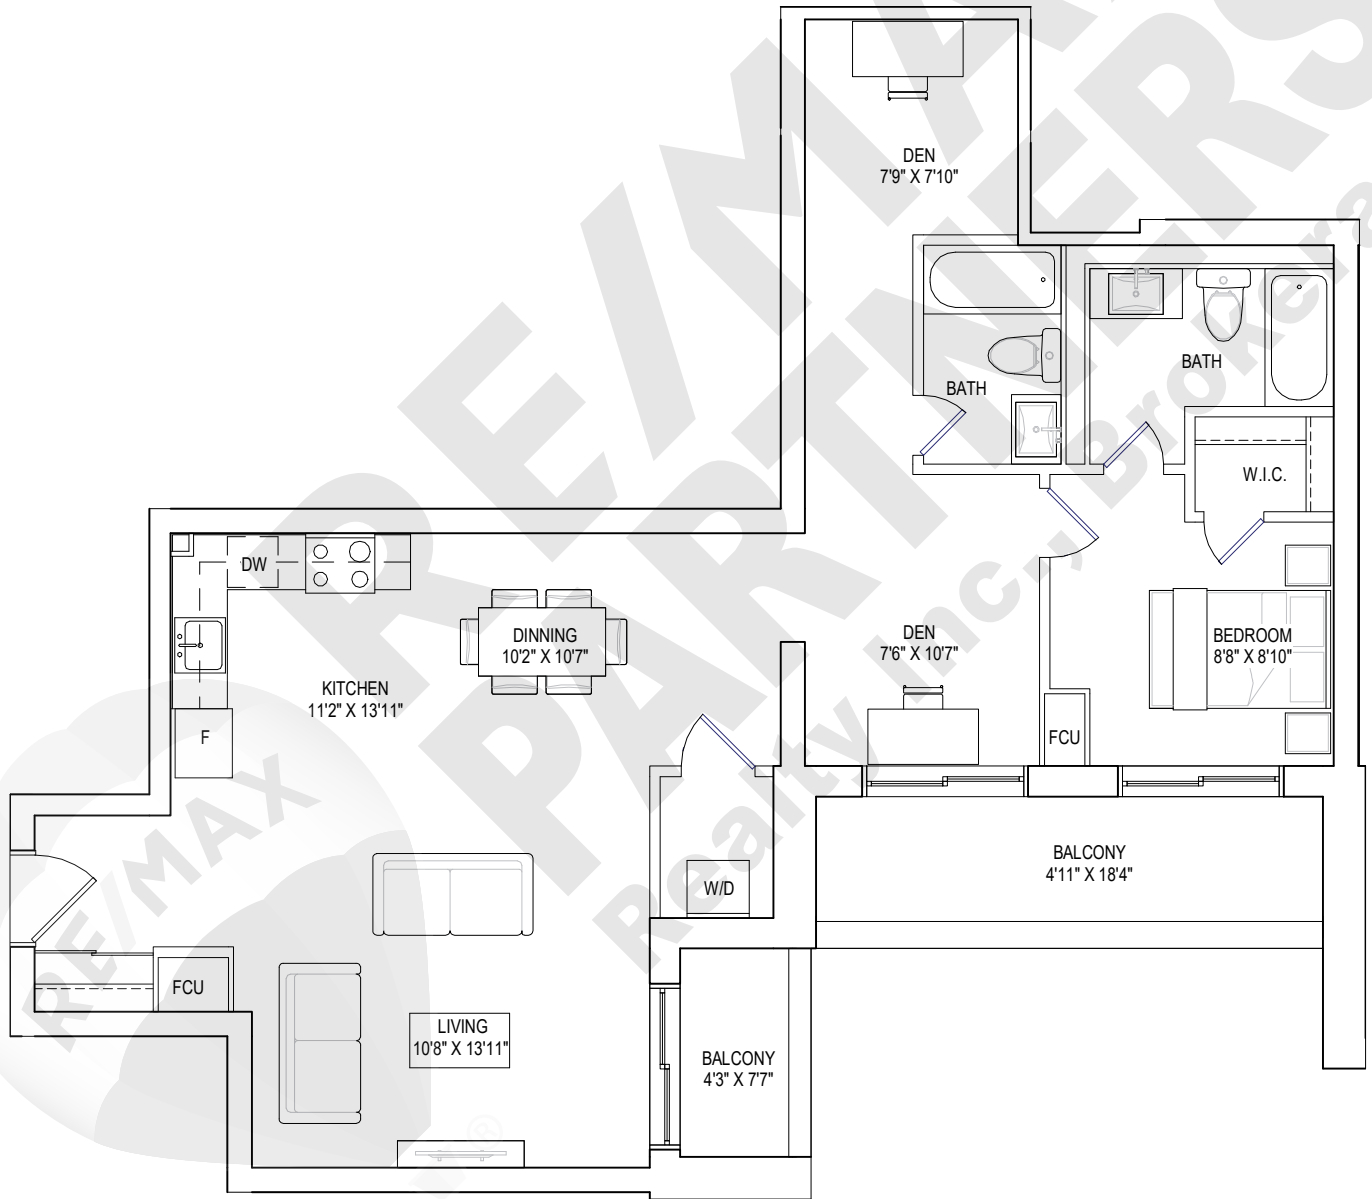

1 BEDROOMS + 2 DENS, 2 BATHROOMS

interior living area | 1037 sf
outdoor living area | 120 sf
total living area | 1157 sf

2ND - 5TH FLOOR