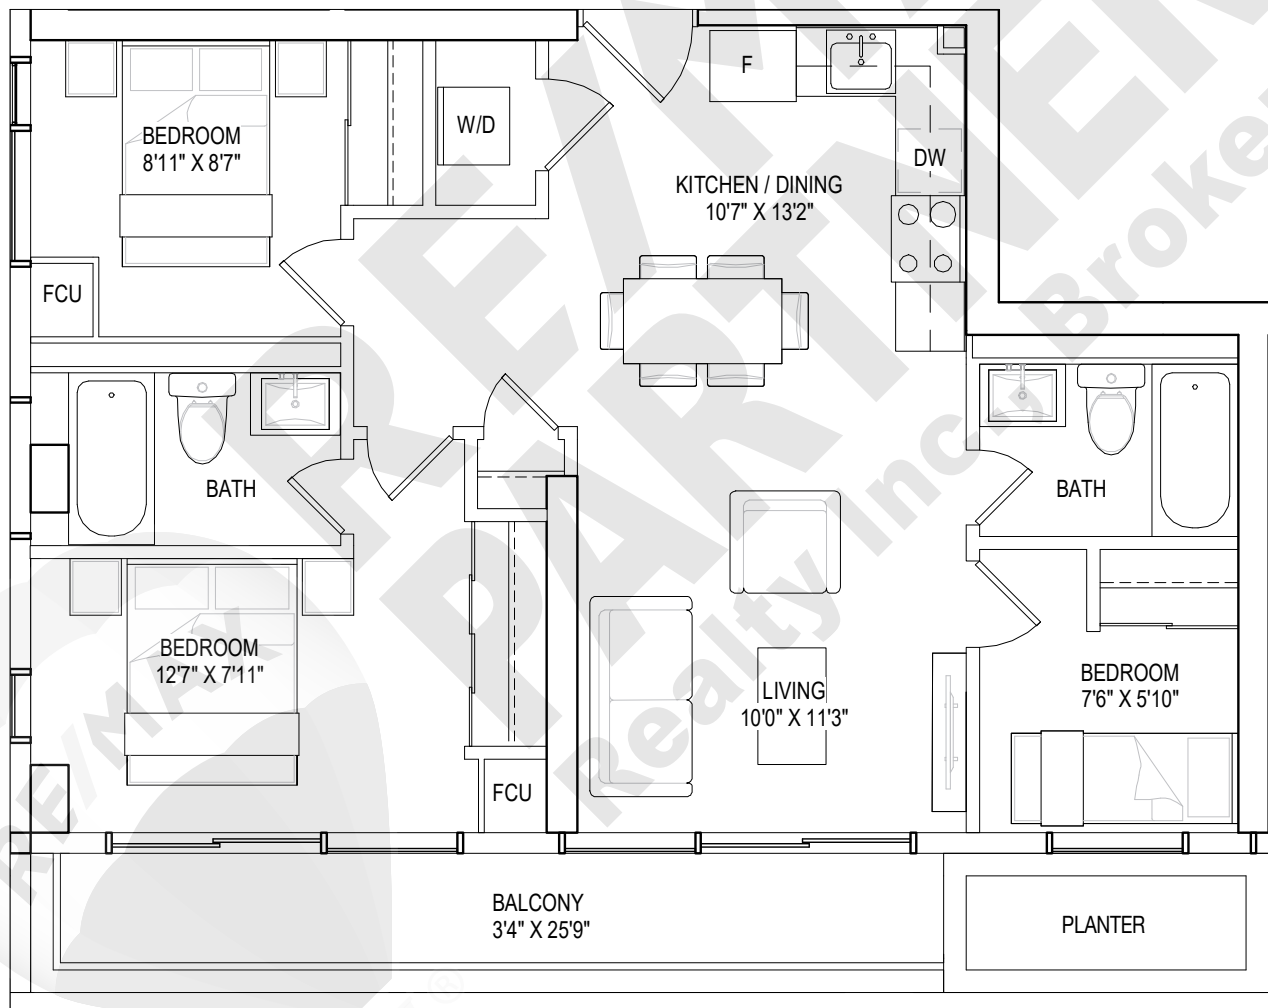

9TH FLOOR

10TH FLOOR

3 BEDROOMS, 2 BATHROOMS

interior living area | 979 sf
outdoor living area | 234 sf
total living area | 1211 sf

9TH FLOOR

3 BEDROOMS , 2 BATHROOMS

interior living area | 812 sf
outdoor living area | 87 sf
total living area | 897 sf

10TH FLOOR

3 BEDROOMS, 2 BATHROOMS

interior living area | 980 sf
outdoor living area | 277 sf
total living area | 1250 sf

9TH FLOOR

3 BEDROOMS, 2 BATHROOMS

interior living area | 998 sf
outdoor living area | 270 sf
total living area | 1268 sf