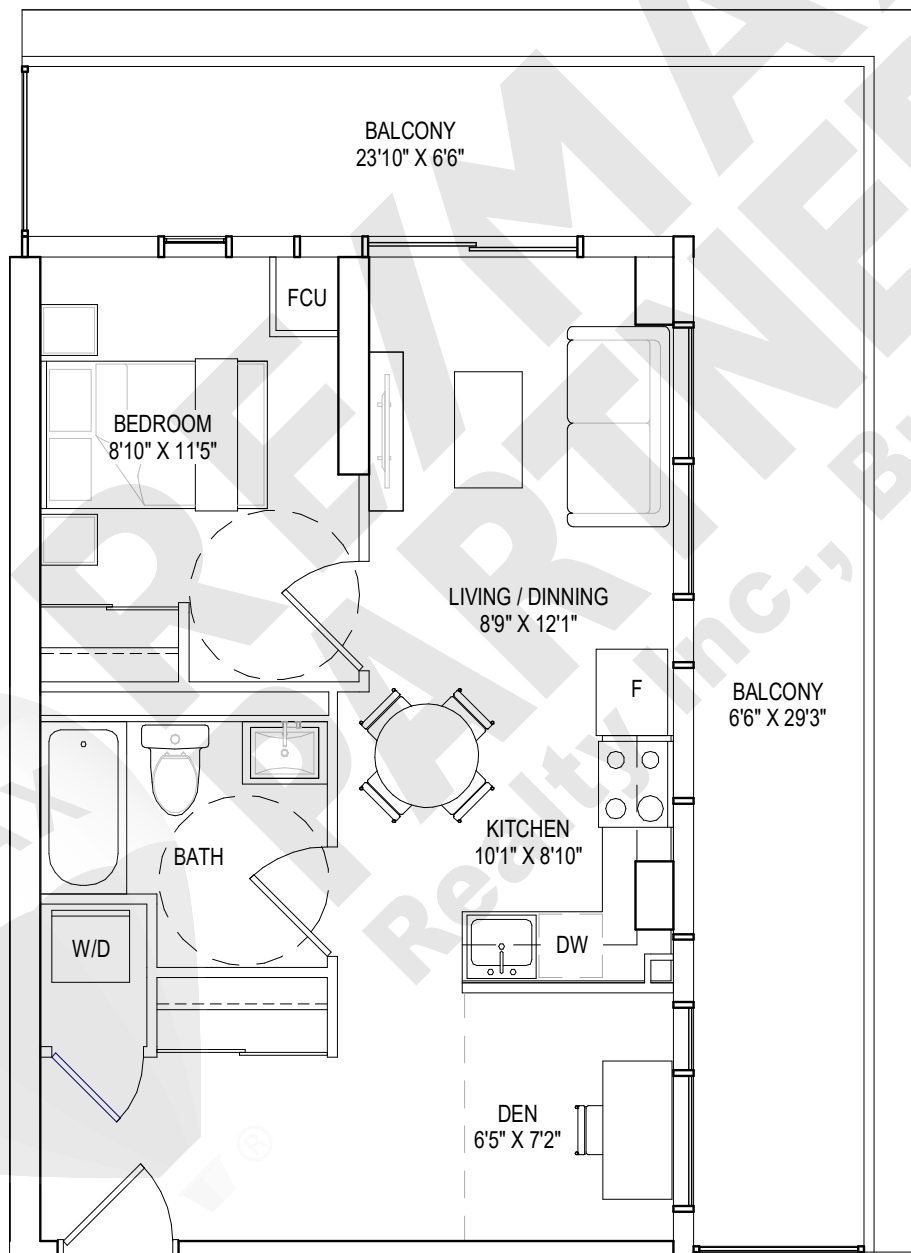

8TH FLOOR

1 BEDROOM + DEN, 2 BATHROOMS

interior living area | 577 sf
outdoor living area | 50 sf
total living area | 627 sf

9TH FLOOR

10TH FLOOR

1 BEDROOM + DEN, 1 BATHROOM

interior living area | 569 sf
outdoor living area | 270 sf
total living area | 839 sf

8TH FLOOR

1 BEDROOM + DEN, 1 BATHROOM

interior living area | 569 sf
outdoor living area | 40 sf
total living area | 609 sf

9TH FLOOR

10TH FLOOR

2 BEDROOMS, 2 BATHROOMS

interior living area | 697 sf
outdoor living area | 263 sf
total living area | 960 sf