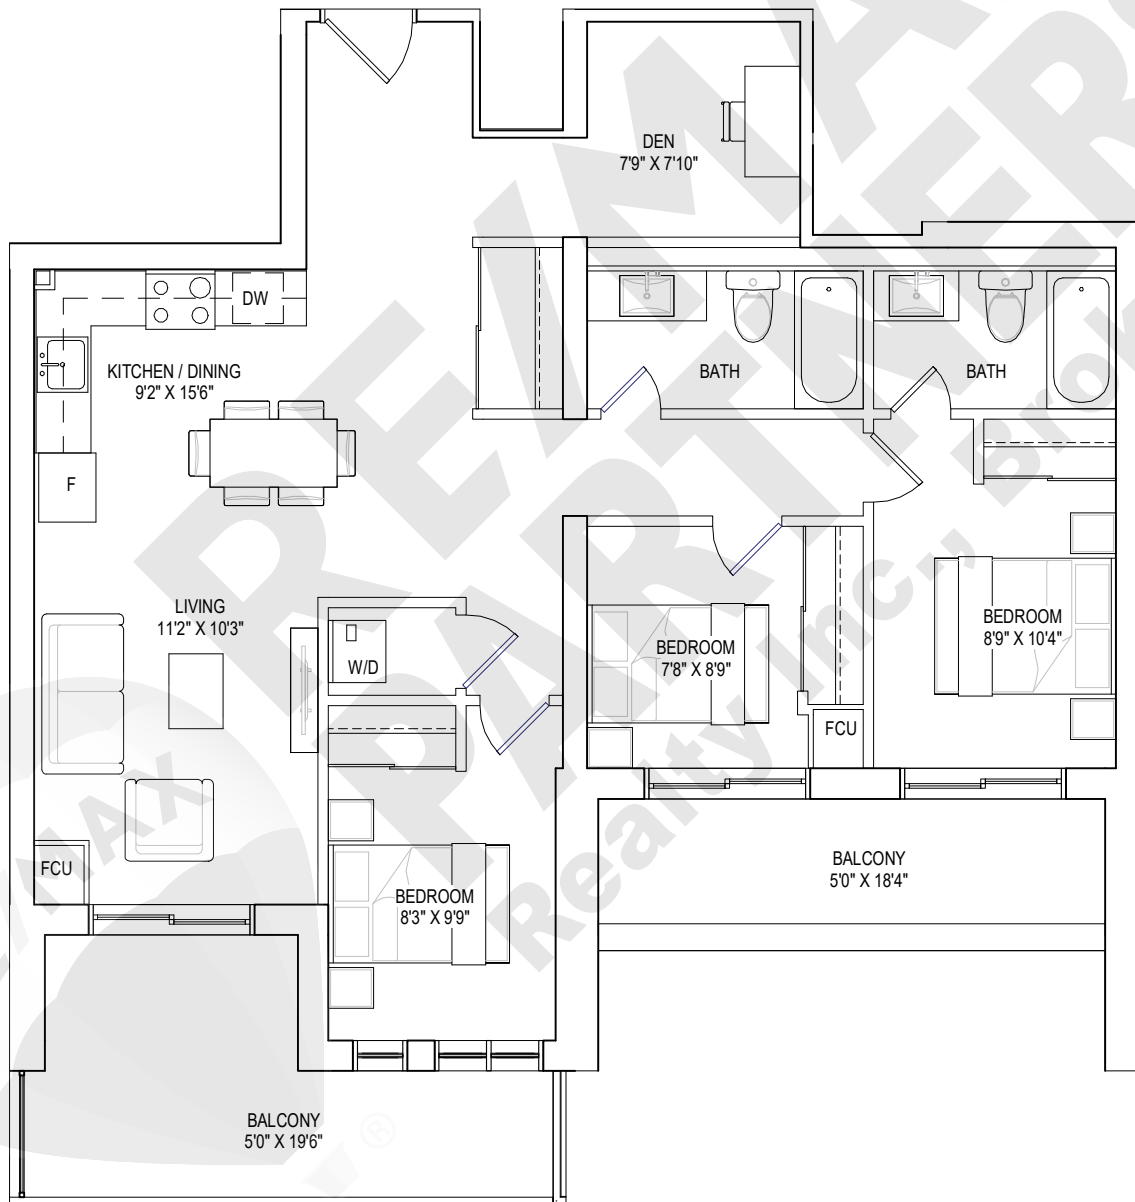

2ND - 5TH FLOOR

3 BEDROOMS + DEN, 2.5 BATHROOMS

interior living area | 1265 sf
outdoor living area | 81 sf
total living area | 1346 sf

2ND - 5TH FLOOR

3 BEDROOMS + DEN, 2 BATHROOMS

interior living area | 1115 sf
 outdoor living area | 230 sf
 total living area | 1345 sf