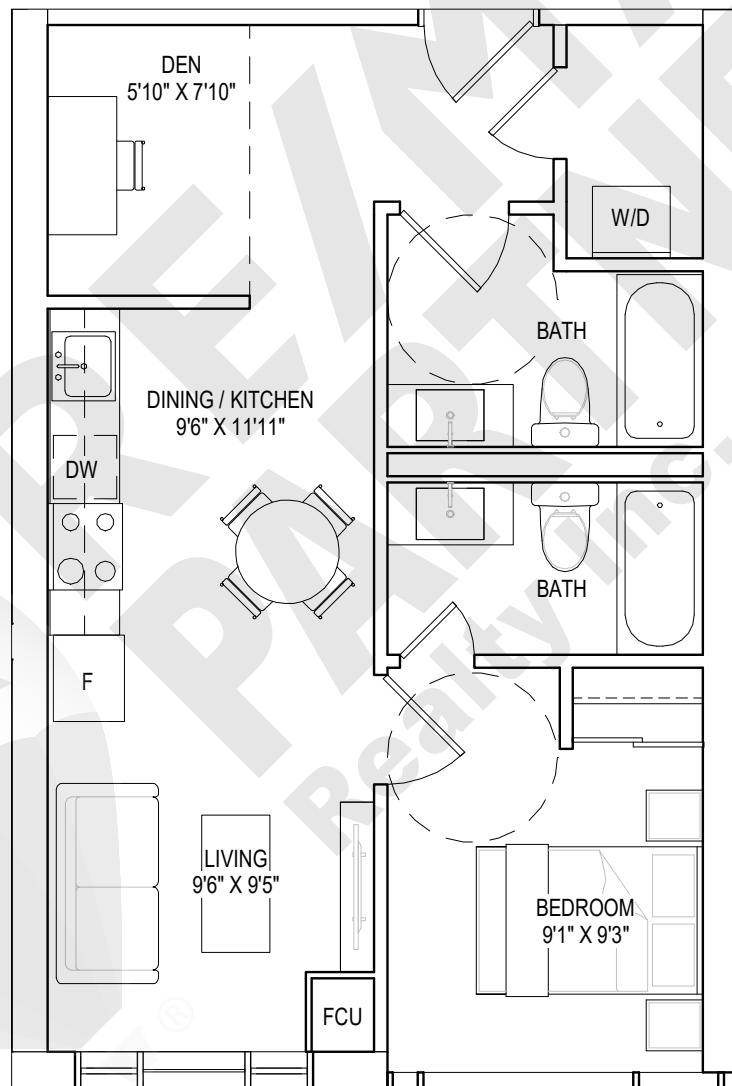

I BEDROOM, I BATHROOM

interior living area | 471 sf
outdoor living area | 53 sf
total living area | 524 sf

10TH FLOOR

1 BEDROOM, 1 BATHROOM

interior living area | 560 sf
outdoor living area | 171 sf
total living area | 731 sf

9TH FLOOR

1 BEDROOM + DEN, 2 BATHROOMS

interior living area | 626 sf
total living area | 626 sf

GROUND FLOOR

I BEDROOM + DEN, 2 BATHROOMS

interior living area | 684 sf
outdoor living area | 35 sf
total living area | 719 sf