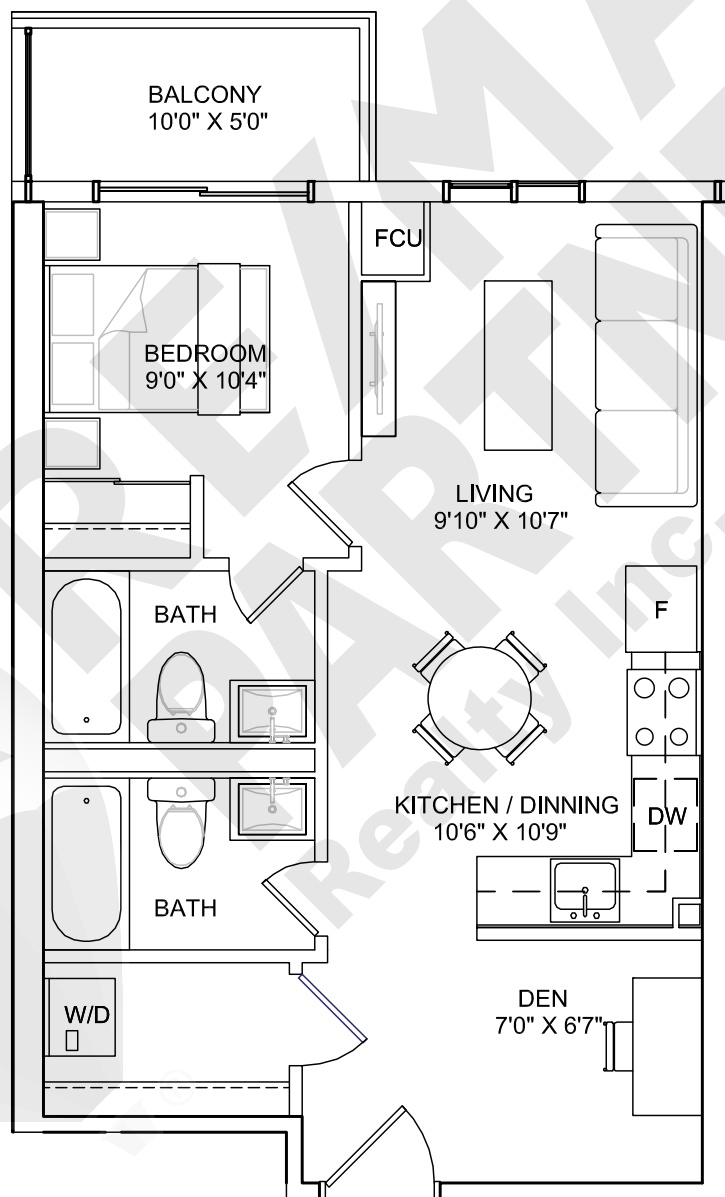

8TH FLOOR

1 BEDROOM + DEN, 2 BATHROOMS

interior living area | 591 sf
outdoor living area | 50 sf
total living area | 641 sf

9TH FLOOR

10TH FLOOR

1 BEDROOM + DEN, 2 BATHROOMS

interior living area | 577 sf
outdoor living area | 108 sf
total living area | 685 sf

8TH FLOOR

1 BEDROOM + DEN, 2 BATHROOMS

interior living area | 577 sf
outdoor living area | 50 sf
total living area | 627 sf

9TH FLOOR

10TH FLOOR

1 BEDROOM + DEN, 1 BATHROOM

interior living area | 569 sf
outdoor living area | 270 sf
total living area | 839 sf