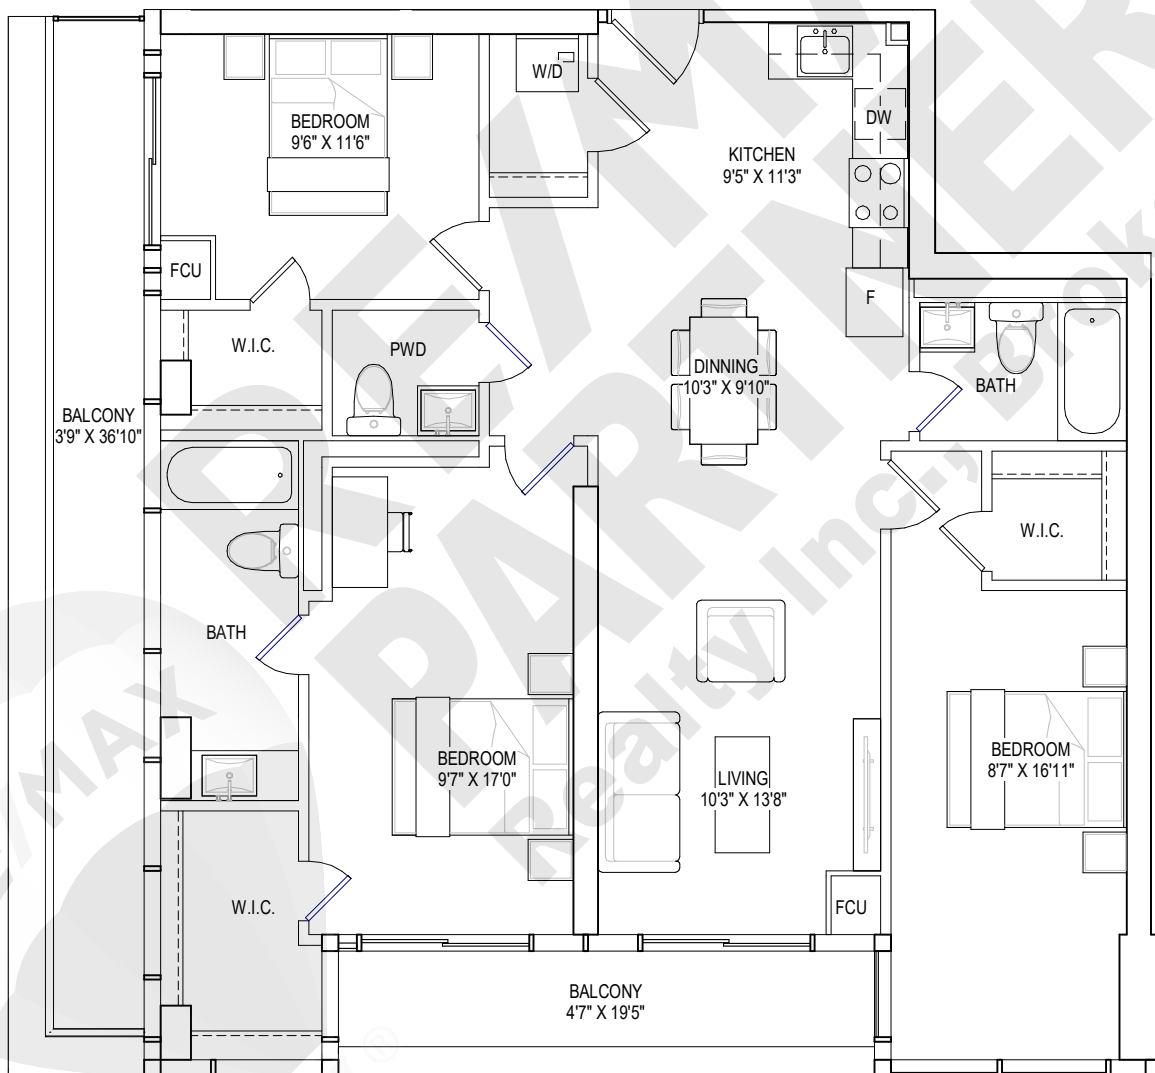

6TH FLOOR

3 BEDROOMS, 2 BATHROOMS

interior living area | 1340 sf
outdoor living area | 140 sf
total living area | 1480 sf

7TH FLOOR

3 BEDROOMS, 2 BATHROOMS

interior living area | 1234 sf
outdoor living area | 217 sf
total living area | 1451 sf