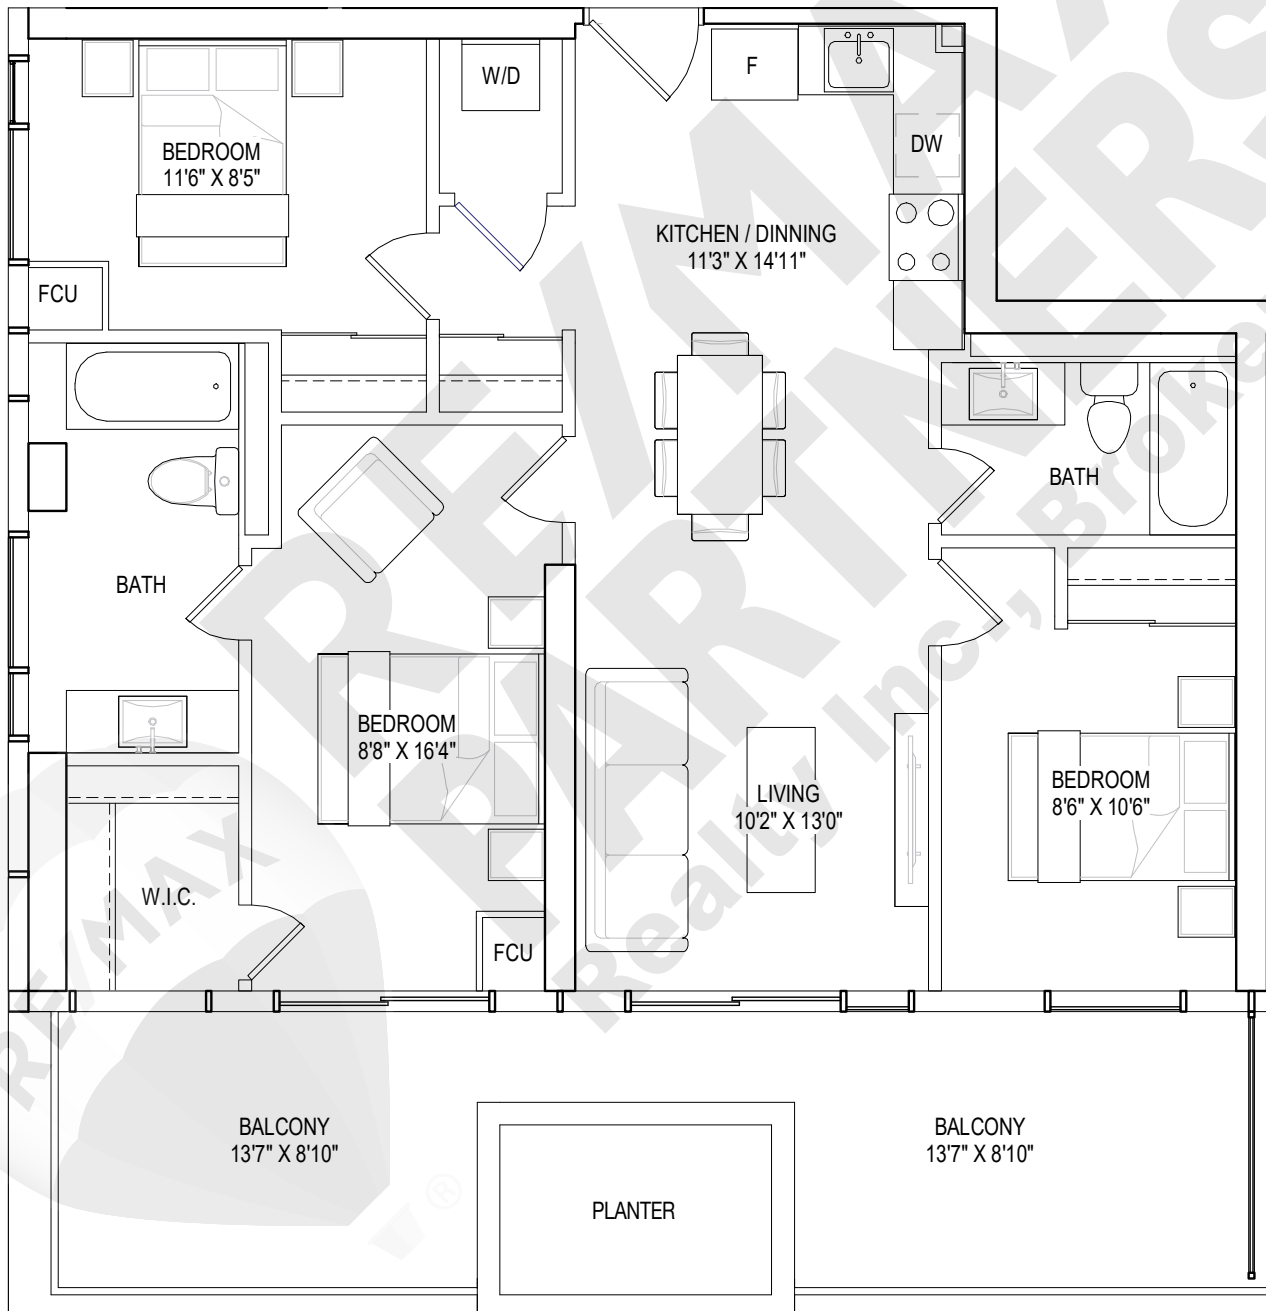

9TH FLOOR

10TH FLOOR

3 BEDROOMS, 2 BATHROOMS

interior living area | 979 sf
outdoor living area | 234 sf
total living area | 1211 sf

9TH FLOOR

3 BEDROOMS , 2 BATHROOMS

interior living area | 812 sf
outdoor living area | 87 sf
total living area | 897 sf

10TH FLOOR

3 BEDROOMS, 2 BATHROOMS

interior living area | 980 sf
outdoor living area | 277 sf
total living area | 1250 sf

9TH FLOOR

3 BEDROOMS, 2 BATHROOMS

interior living area | 998 sf
outdoor living area | 270 sf
total living area | 1268 sf