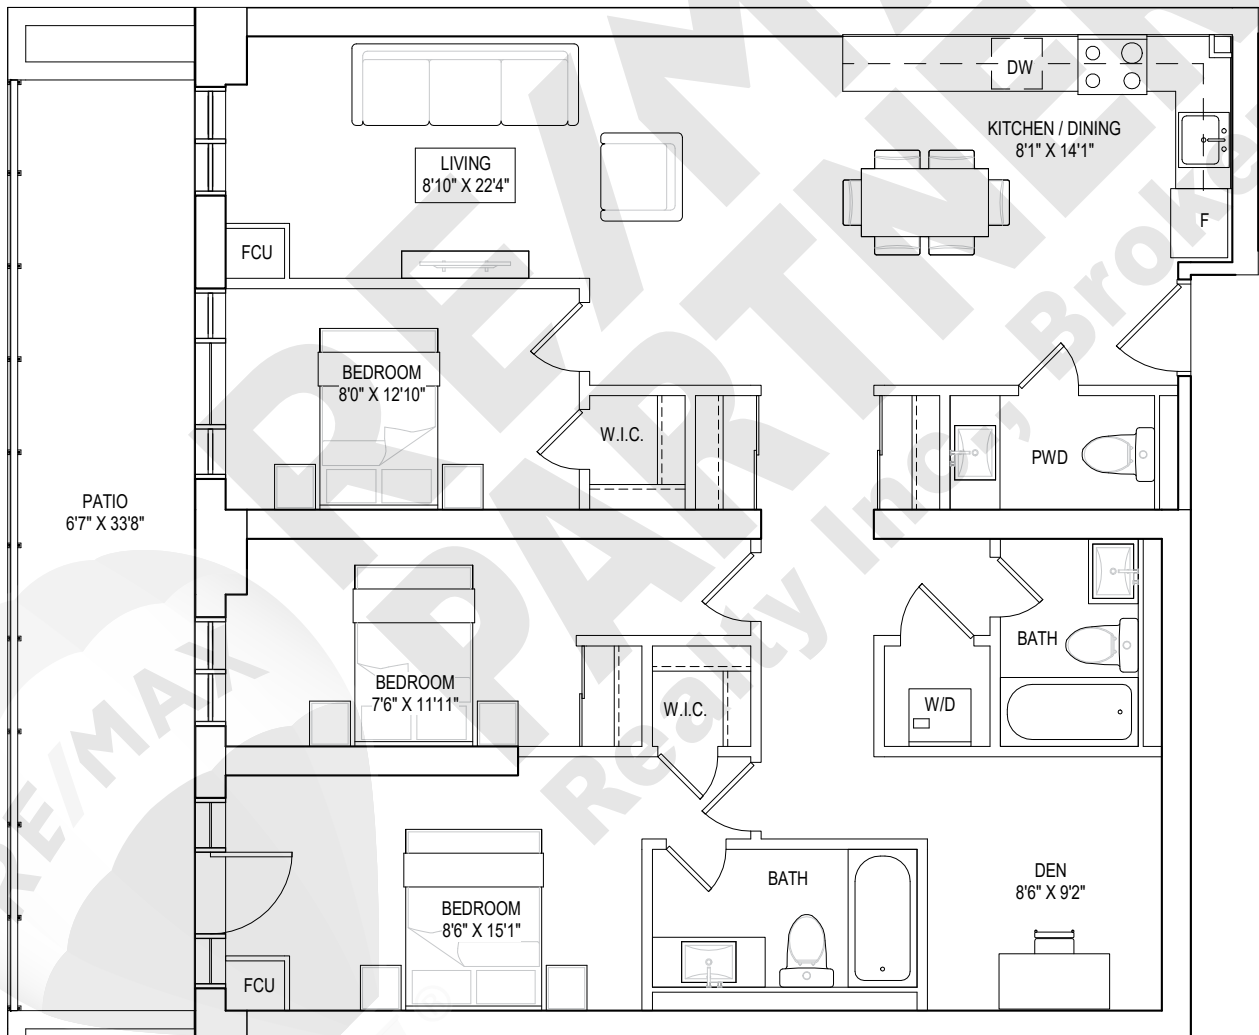

3 BEDROOMS + DEN, 2.5 BATHROOMS

interior living area | 1343 sf
outdoor living area | 228 sf
total living area | 1571 sf