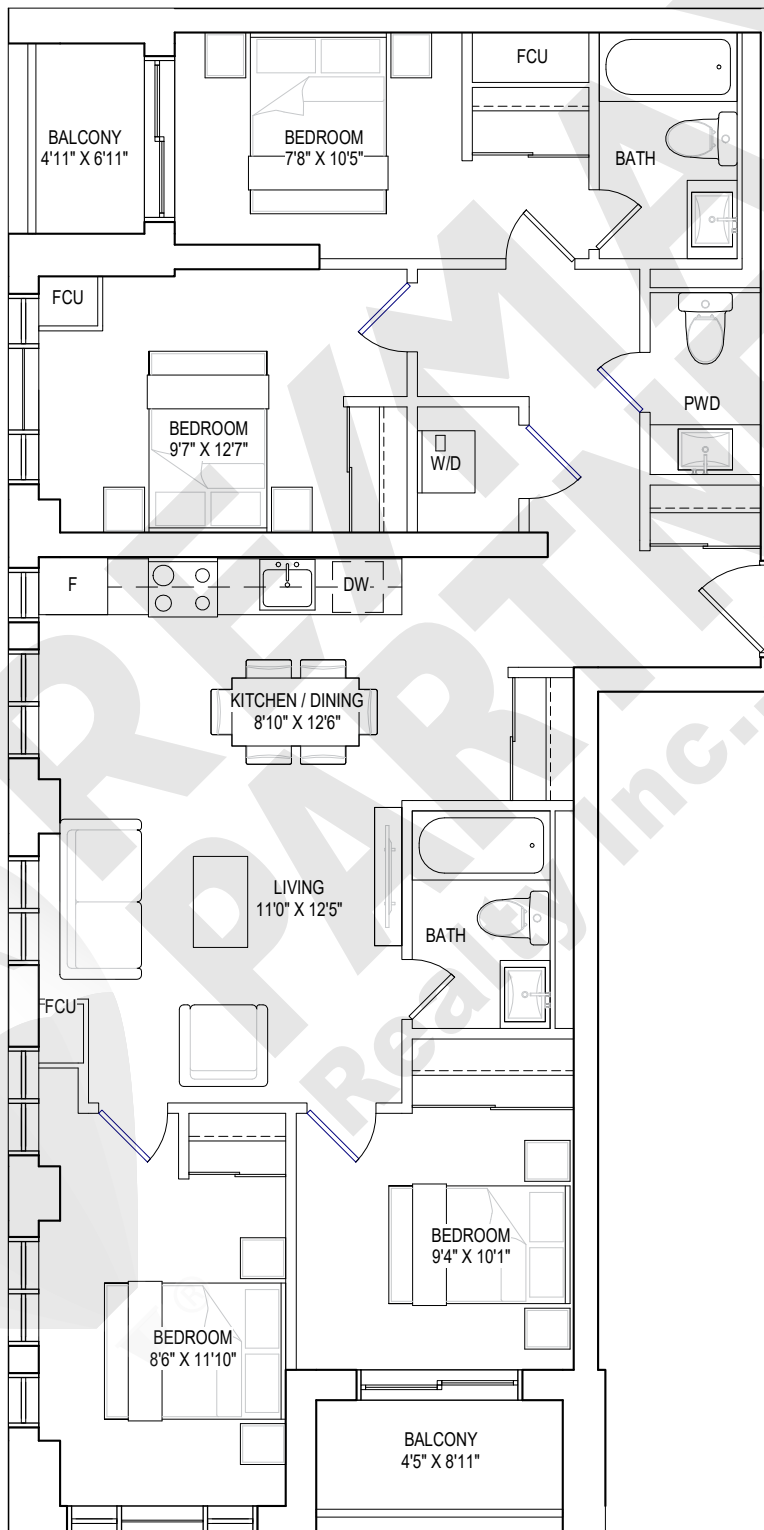

6TH FLOOR

7TH FLOOR

4 BEDROOMS, 2.5 BATHROOMS

interior living area | 1226 sf
outdoor living area | 39 sf
total living area | 1265 sf

2ND - 5TH FLOOR

4 BEDROOMS + DEN, 2.5 BATHROOMS

interior living area | 1568 sf
outdoor living area | 85 sf
total living area | 1653 sf