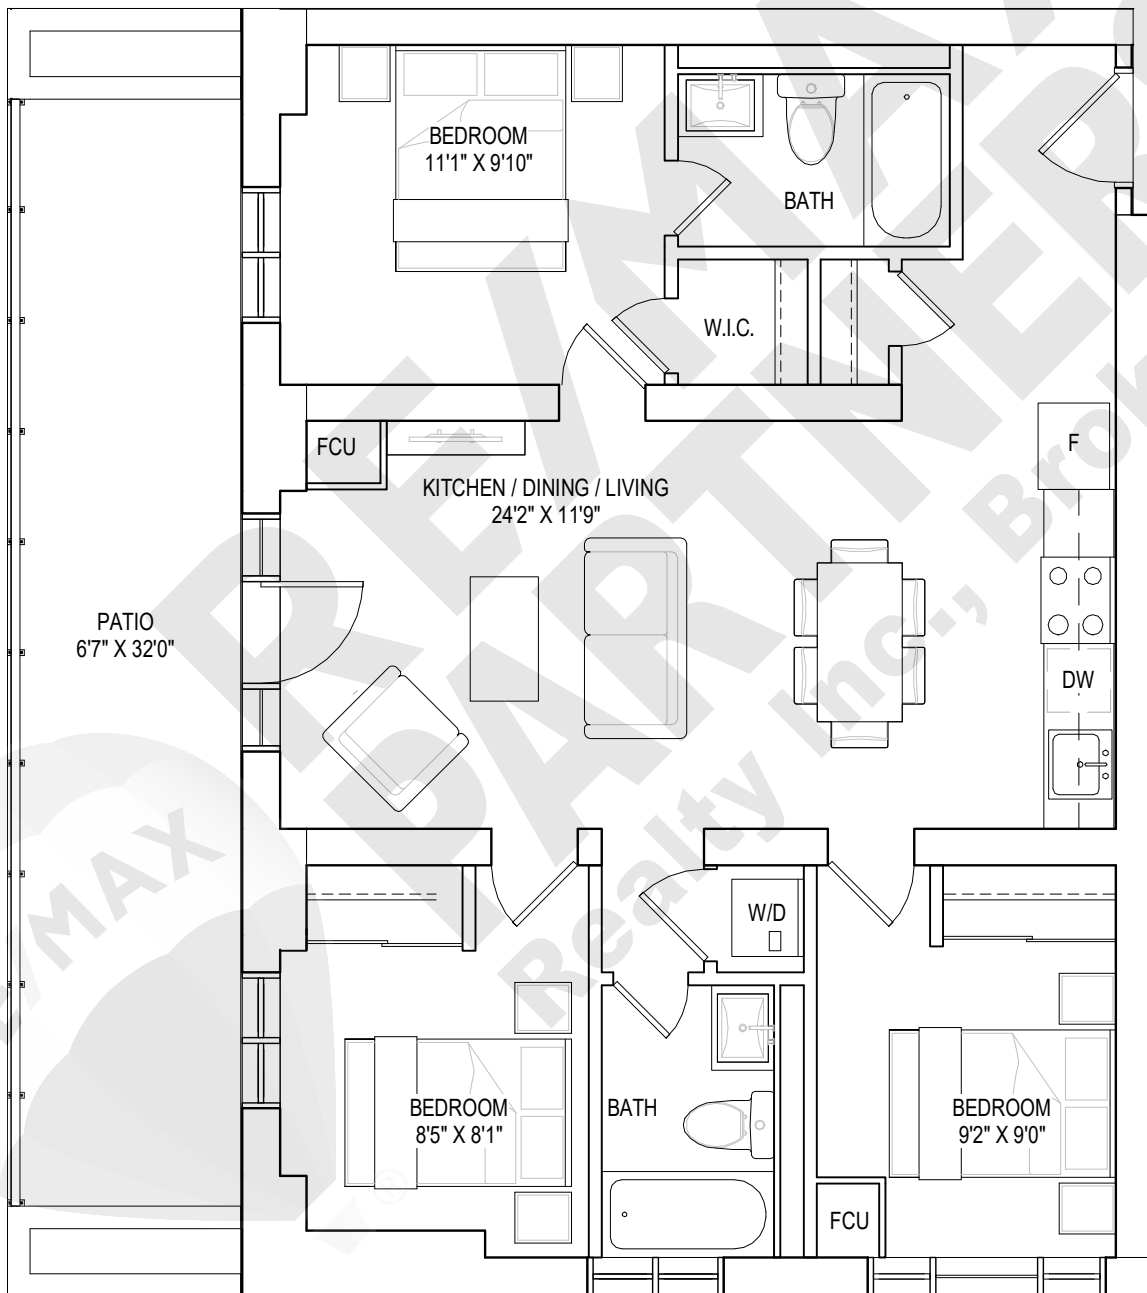

8TH FLOOR

3 BEDROOMS, 2 BATHROOMS

interior living area | 988 sf
total living area | 988 sf

GROUND FLOOR

3 BEDROOMS, 2 BATHROOMS

interior living area | 948 sf
outdoor living area | 216 sf
total living area | 1164 sf

GROUND FLOOR

3 BEDROOMS, 2 BATHROOMS

interior living area | 909 sf
outdoor living area | 92 sf
total living area | 1001 sf

2ND - 5TH FLOOR

6TH FLOOR

7TH FLOOR

3 BEDROOMS, 2 BATHROOMS

interior living area | 923 sf
outdoor living area | 32 sf
total living area | 955 sf