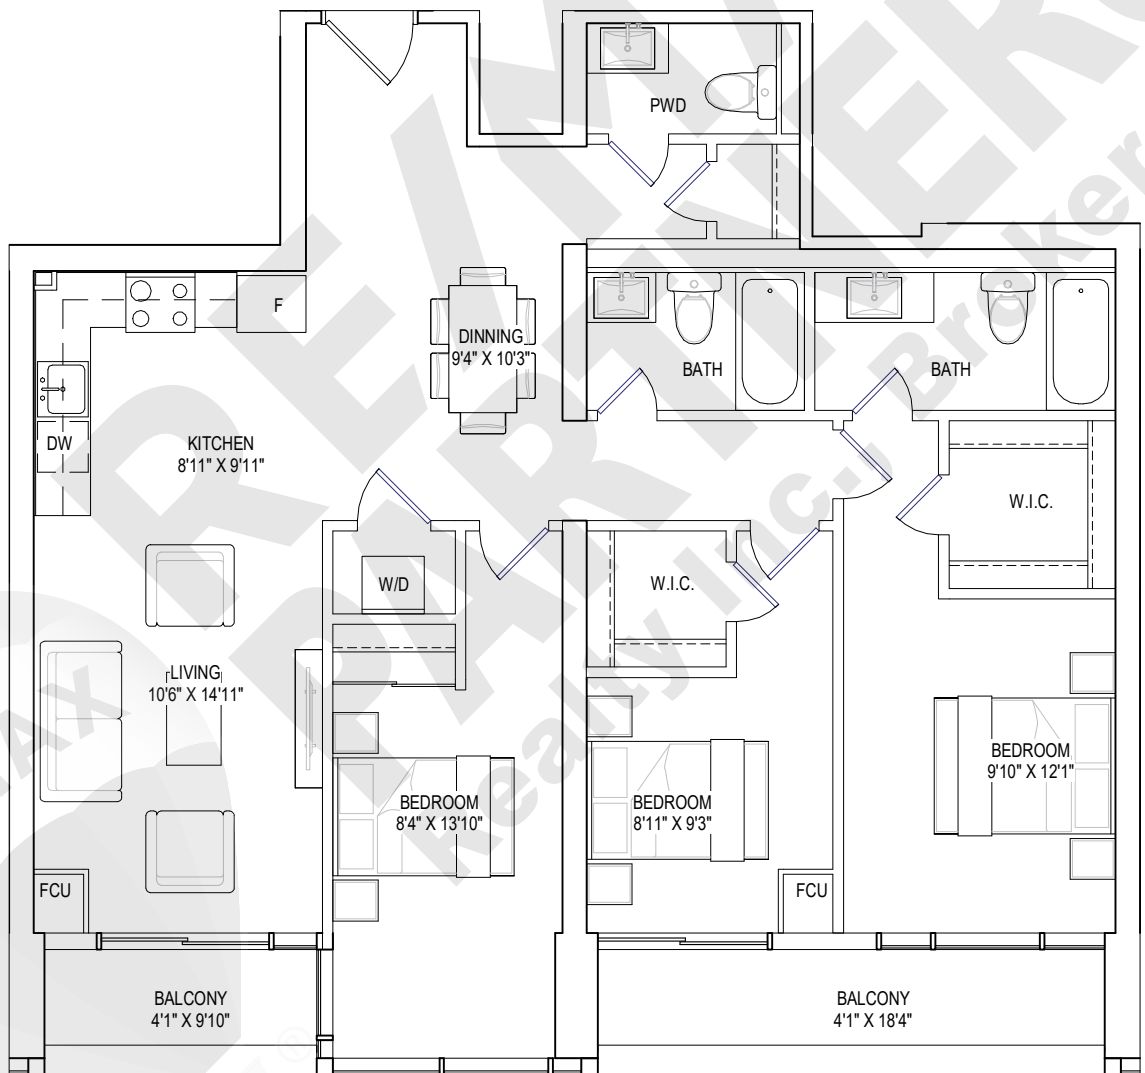

3 BEDROOMS, 2.5 BATHROOMS

interior living area | 1220 sf
outdoor living area | 115 sf
total living area | 1335 sf

8TH FLOOR