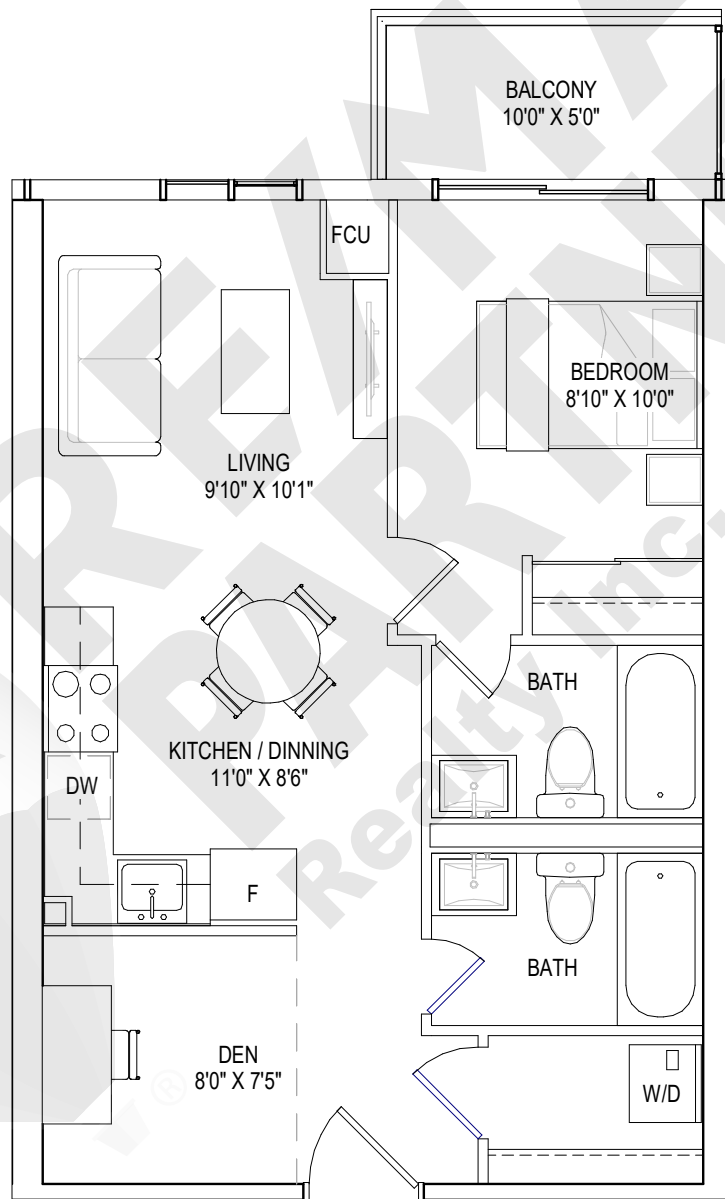

9TH FLOOR

1 BEDROOM + DEN, 2 BATHROOMS

interior living area | 626 sf
total living area | 626 sf

GROUND FLOOR

I BEDROOM + DEN, 2 BATHROOMS

interior living area | 684 sf
outdoor living area | 35 sf
total living area | 719 sf

1 BEDROOM + DEN, 2 BATHROOMS

interior living area | 670 sf
outdoor living area | 35 sf
total living area | 705 sf

2ND - 5TH FLOOR

6TH FLOOR

7TH FLOOR

1 BEDROOM + DEN, 2 BATHROOMS

interior living area | 591 sf
outdoor living area | 114 sf
total living area | 705 sf

8TH FLOOR

1 BEDROOM + DEN, 2 BATHROOMS

interior living area | 591 sf
outdoor living area | 50 sf
total living area | 641 sf

9TH FLOOR

10TH FLOOR

1 BEDROOM + DEN, 2 BATHROOMS

interior living area | 577 sf
outdoor living area | 108 sf
total living area | 685 sf