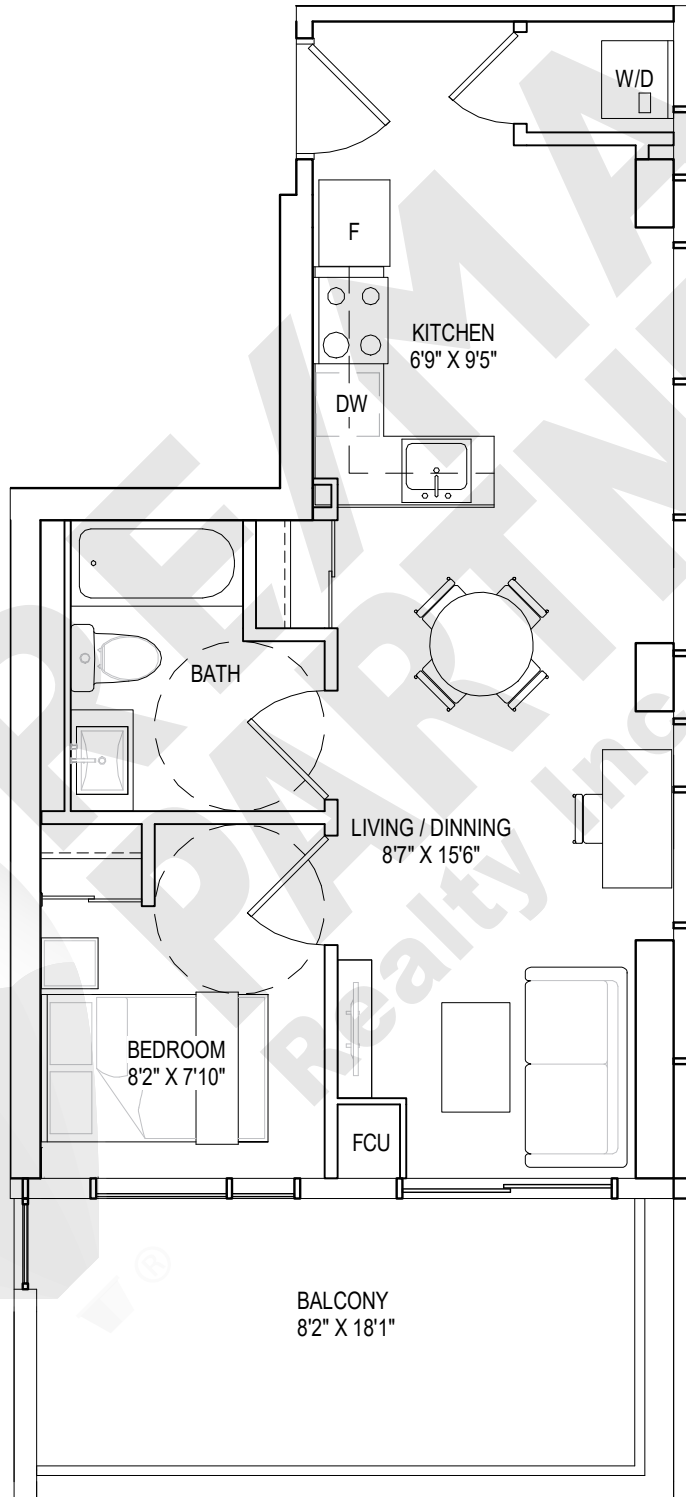

I BEDROOM, I BATHROOM

interior living area | 471 sf
outdoor living area | 53 sf
total living area | 524 sf

10TH FLOOR

1 BEDROOM, 1 BATHROOM

interior living area | 560 sf
outdoor living area | 171 sf
total living area | 731 sf

9TH FLOOR

1 BEDROOM + DEN, 2 BATHROOMS

interior living area | 626 sf
total living area | 626 sf

GROUND FLOOR

I BEDROOM + DEN, 2 BATHROOMS

interior living area | 684 sf
outdoor living area | 35 sf
total living area | 719 sf