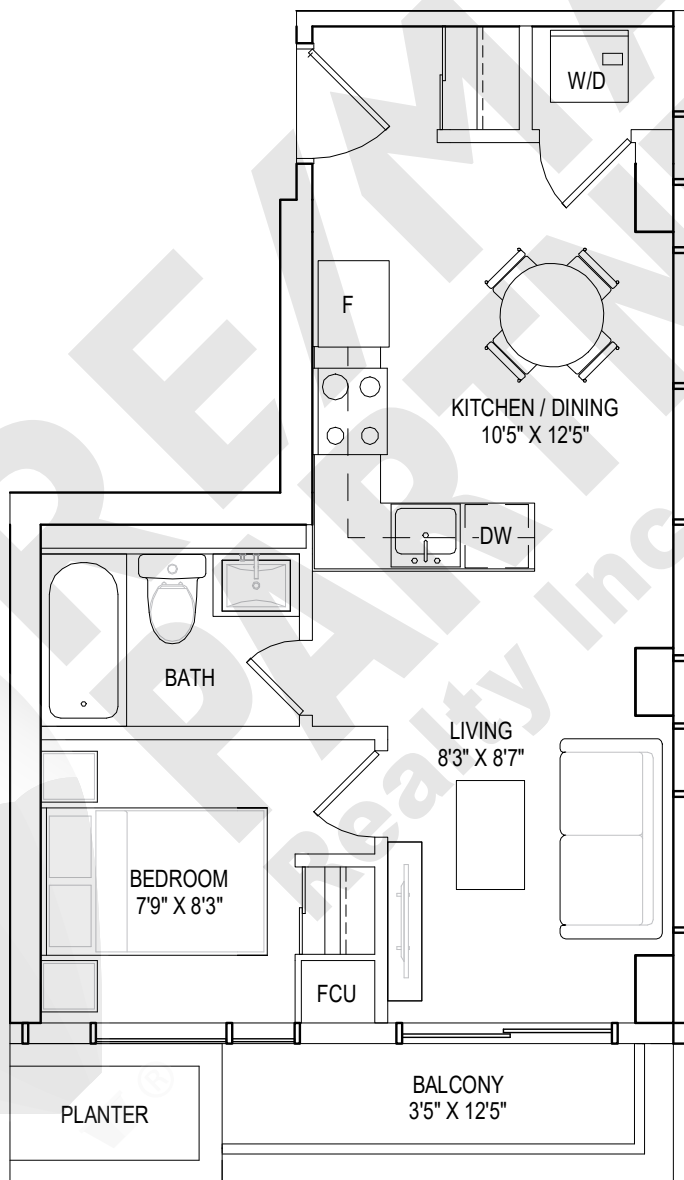

I BEDROOM, I BATHROOM

interior living area | 471 sf
outdoor living area | 53 sf
total living area | 524 sf

10TH FLOOR

1 BEDROOM, 1 BATHROOM

interior living area | 560 sf
outdoor living area | 171 sf
total living area | 731 sf

9TH FLOOR

1 BEDROOM + DEN, 2 BATHROOMS

interior living area | 626 sf
total living area | 626 sf

GROUND FLOOR

I BEDROOM + DEN, 2 BATHROOMS

interior living area | 684 sf
outdoor living area | 35 sf
total living area | 719 sf

1 BEDROOM + DEN, 2 BATHROOMS

interior living area | 670 sf
outdoor living area | 35 sf
total living area | 705 sf

2ND - 5TH FLOOR

6TH FLOOR

7TH FLOOR

1 BEDROOM + DEN, 2 BATHROOMS

interior living area | 591 sf
outdoor living area | 114 sf
total living area | 705 sf