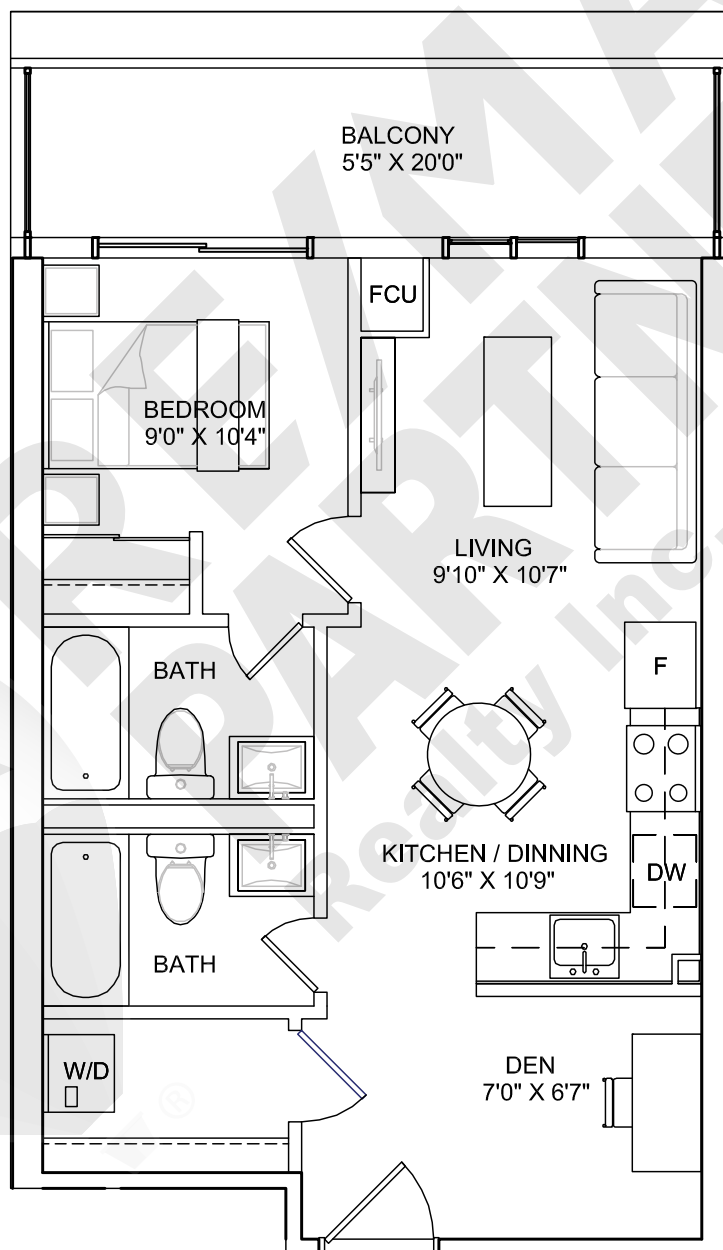

8TH FLOOR

1 BEDROOM + DEN, 2 BATHROOMS

interior living area | 591 sf
outdoor living area | 50 sf
total living area | 641 sf

9TH FLOOR

10TH FLOOR

1 BEDROOM + DEN, 2 BATHROOMS

interior living area | 577 sf
outdoor living area | 108 sf
total living area | 685 sf

8TH FLOOR

1 BEDROOM + DEN, 2 BATHROOMS

interior living area | 577 sf
outdoor living area | 50 sf
total living area | 627 sf

9TH FLOOR

10TH FLOOR

1 BEDROOM + DEN, 1 BATHROOM

interior living area | 569 sf
outdoor living area | 270 sf
total living area | 839 sf