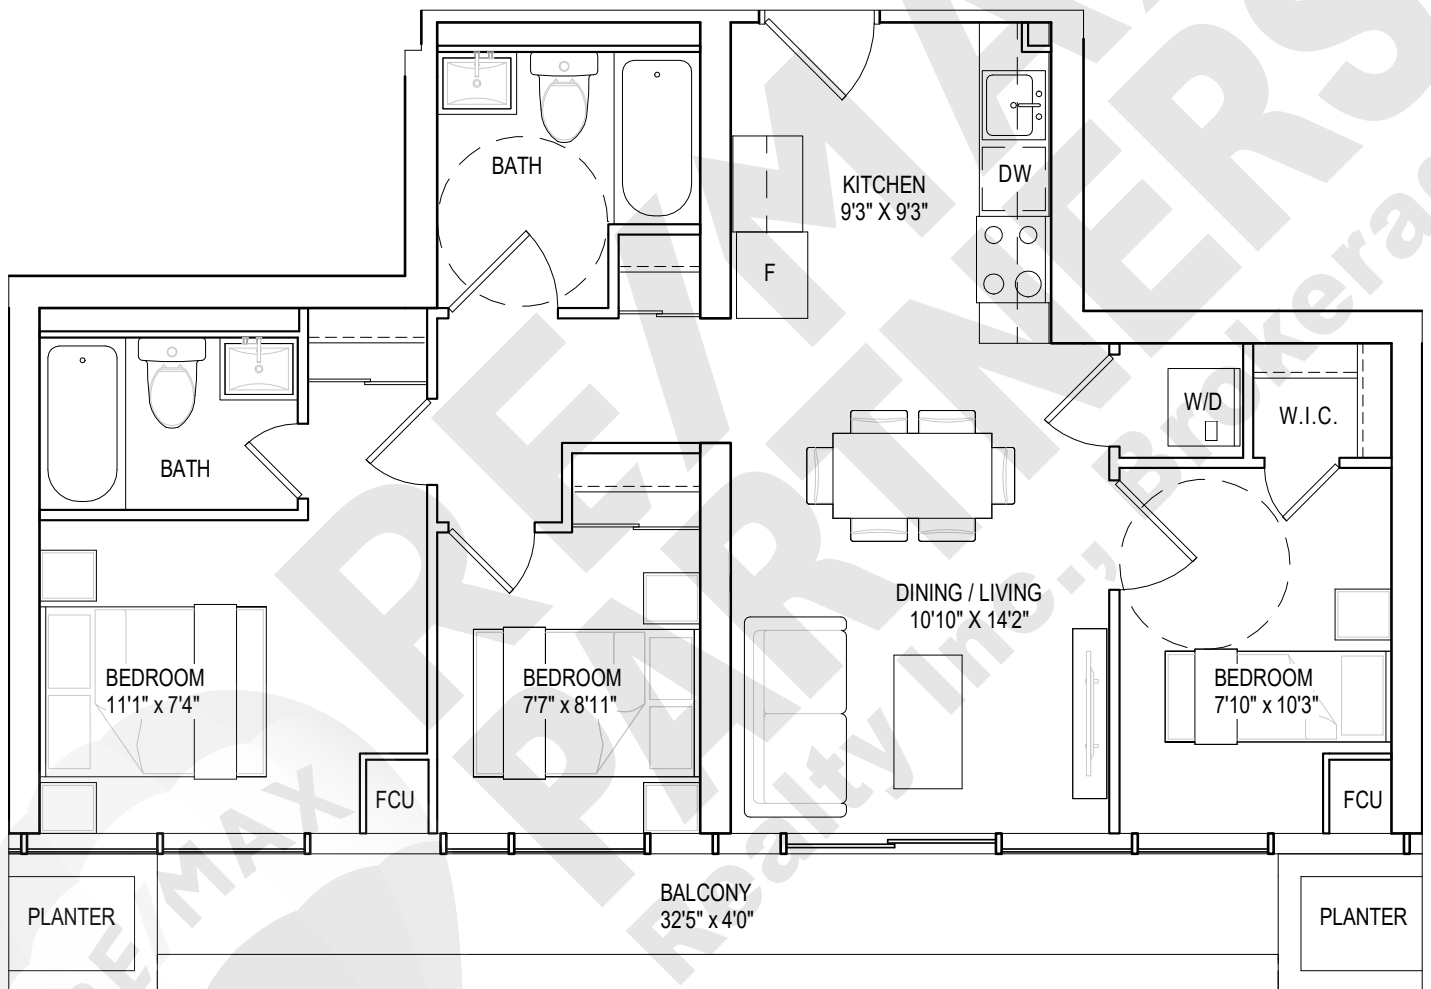

9TH FLOOR

3 BEDROOMS, 2 BATHROOMS

interior living area | 791 sf
outdoor living area | 144 sf
total living area | 935 sf

10TH FLOOR

3 BEDROOMS, 2 BATHROOMS

interior living area | 813 sf
outdoor living area | 131 sf
total living area | 944 sf

10TH FLOOR

1 BEDROOMS + 2 DENS, 2 BATHROOMS

interior living area | 1037 sf
outdoor living area | 120 sf
total living area | 1157 sf

2ND - 5TH FLOOR

3 BEDROOMS, 2 BATHROOMS

interior living area | 1340 sf
outdoor living area | 340 sf
total living area | 1680 sf