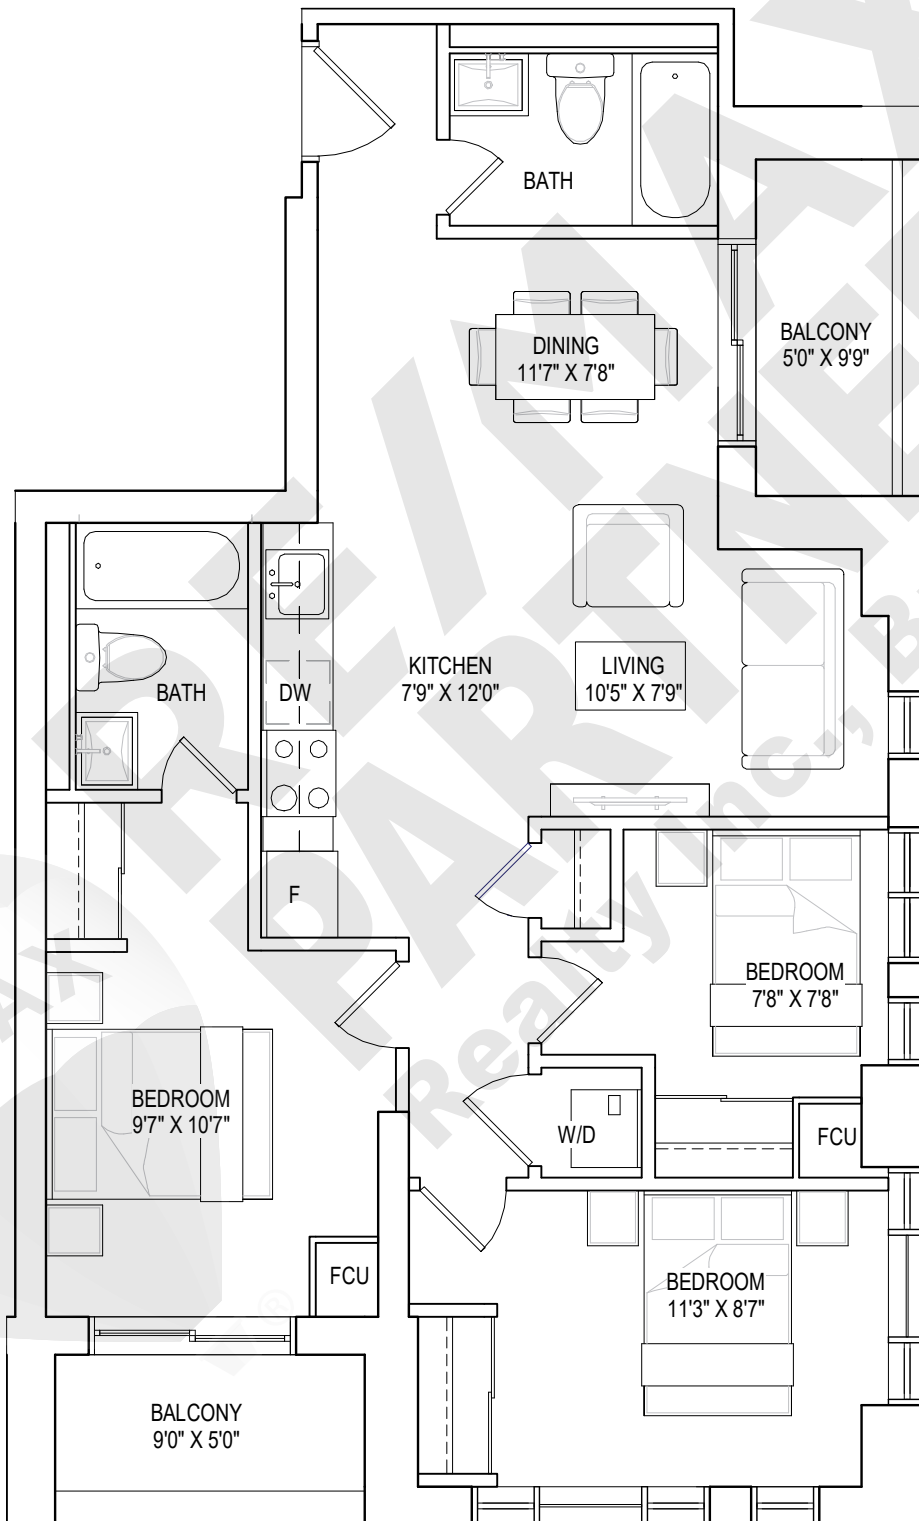

8TH FLOOR

1 BEDROOM + DEN, 1 BATHROOM

interior living area | 569 sf
outdoor living area | 40 sf
total living area | 609 sf

9TH FLOOR

10TH FLOOR

2 BEDROOMS, 2 BATHROOMS

interior living area | 697 sf
outdoor living area | 263 sf
total living area | 960 sf

8TH FLOOR

3 BEDROOMS, 2 BATHROOMS

interior living area | 988 sf
total living area | 988 sf

GROUND FLOOR

3 BEDROOMS, 2 BATHROOMS

interior living area | 948 sf
outdoor living area | 216 sf
total living area | 1164 sf

GROUND FLOOR

3 BEDROOMS, 2 BATHROOMS

interior living area | 909 sf
outdoor living area | 92 sf
total living area | 1001 sf

2ND - 5TH FLOOR

6TH FLOOR

7TH FLOOR

3 BEDROOMS, 2 BATHROOMS

interior living area | 923 sf
outdoor living area | 32 sf
total living area | 955 sf