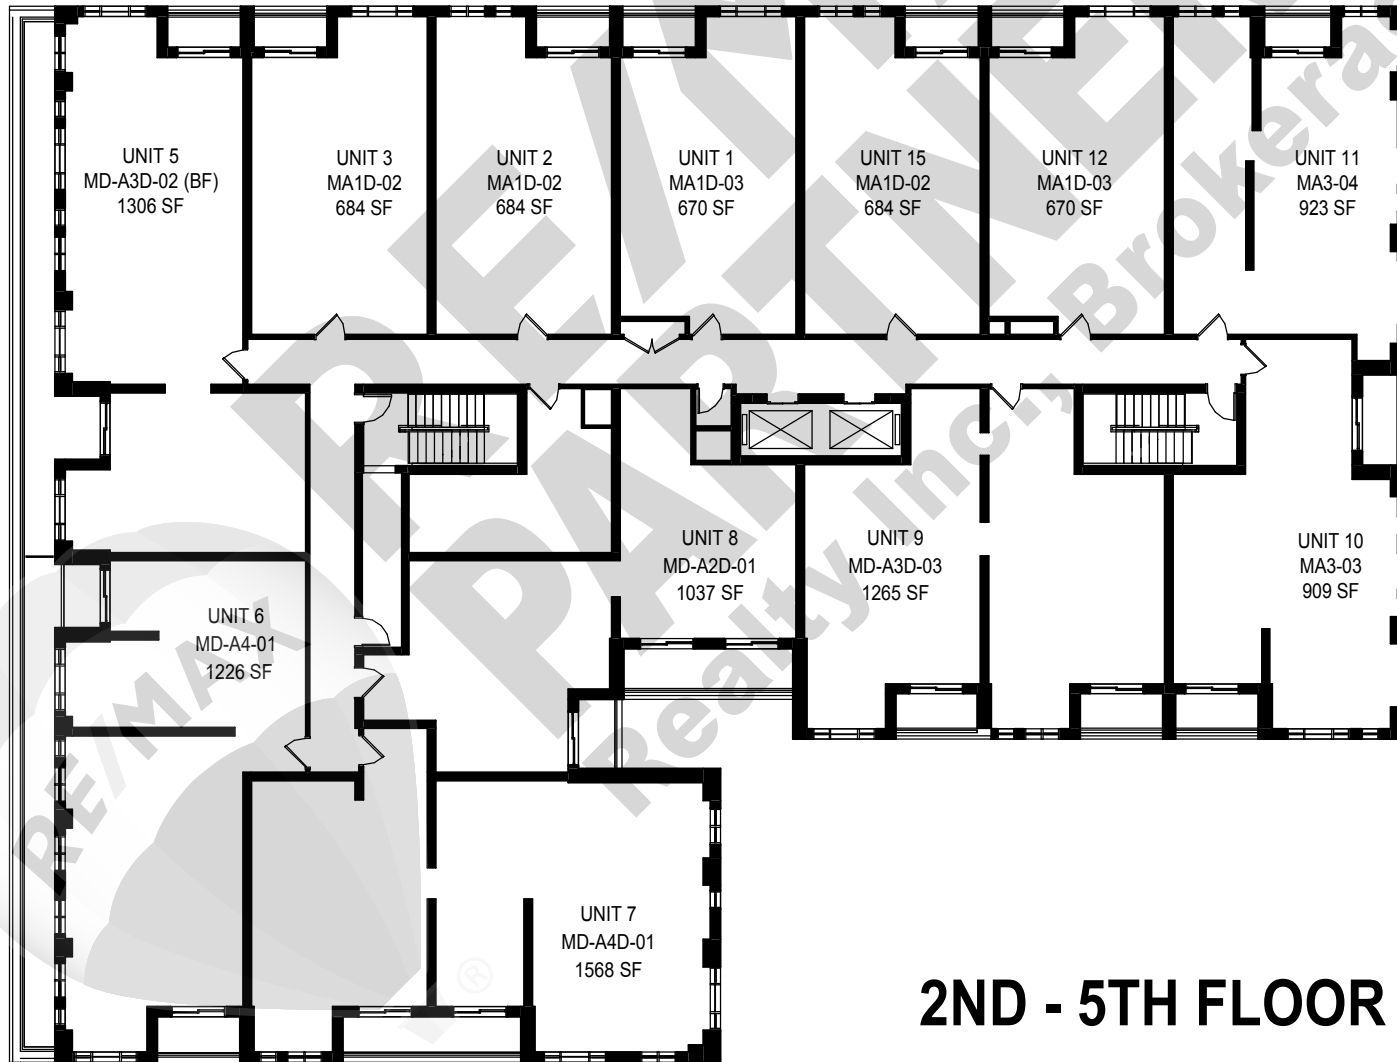

GROUND FLOOR

NF

All dimensions are approximate and subject to normal construction variances. Sizes and specifications are subject to change without notice. Furniture is displayed for illustrative purposes only and does not necessarily reflect the electrical plan for the suite. All suites are sold unfurnished. E&O.E. 95 Development Inc. All Rights Reserved 2022.

2ND - 5TH FLOOR

All dimensions are approximate and subject to normal construction variances. Sizes and specifications are subject to change without notice. Furniture is displayed for illustrative purposes only and does not necessarily reflect the electrical plan for the suite. All suites are sold unfurnished. E&O.E. 95 Development Inc. All Rights Reserved 2022.

6TH FLOOR

All dimensions are approximate and subject to normal construction variances. Sizes and specifications are subject to change without notice. Furniture is displayed for illustrative purposes only and does not necessarily reflect the electrical plan for the suite. All suites are sold unfurnished. E&O.E. 95 Development Inc. All Rights Reserved 2022.