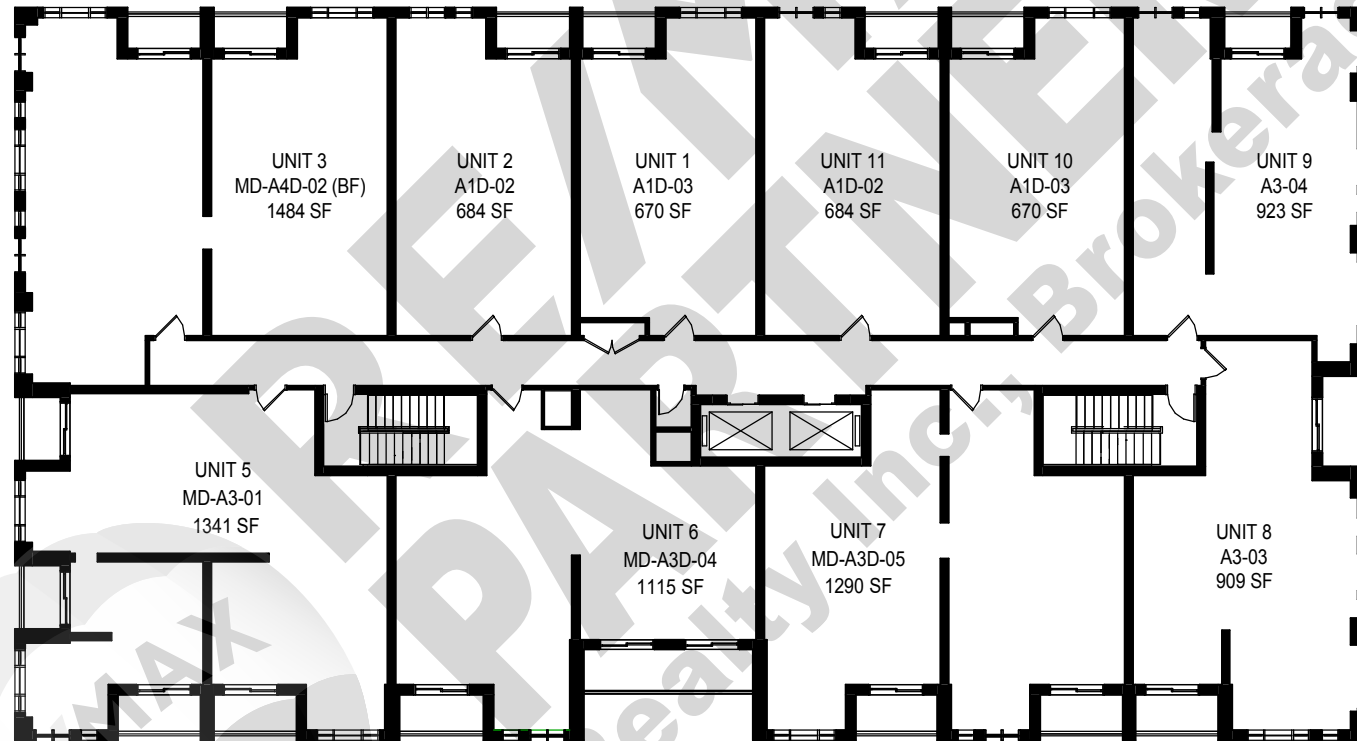

GROUND FLOOR

NF

All dimensions are approximate and subject to normal construction variances. Sizes and specifications are subject to change without notice. Furniture is displayed for illustrative purposes only and does not necessarily reflect the electrical plan for the suite. All suites are sold unfurnished. E&O.E. 95 Development Inc. All Rights Reserved 2022.

2ND - 5TH FLOOR

All dimensions are approximate and subject to normal construction variances. Sizes and specifications are subject to change without notice. Furniture is displayed for illustrative purposes only and does not necessarily reflect the electrical plan for the suite. All suites are sold unfurnished. E&O.E. 95 Development Inc. All Rights Reserved 2022.

6TH FLOOR

All dimensions are approximate and subject to normal construction variances. Sizes and specifications are subject to change without notice. Furniture is displayed for illustrative purposes only and does not necessarily reflect the electrical plan for the suite. All suites are sold unfurnished. E&O.E. 95 Development Inc. All Rights Reserved 2022.

7TH FLOOR

All dimensions are approximate and subject to normal construction variances. Sizes and specifications are subject to change without notice. Furniture is displayed for illustrative purposes only and does not necessarily reflect the electrical plan for the suite. All suites are sold unfurnished. E&O.E. 95 Development Inc. All Rights Reserved 2022.